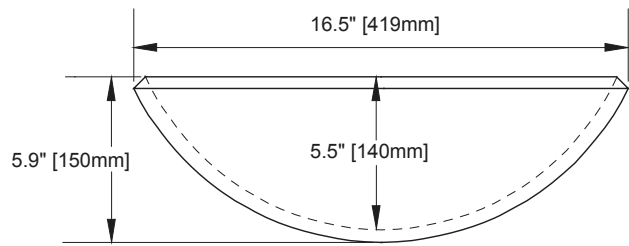

NOMINAL DIMENSIONS

- 16.5" Diameter x 5.9" Height

SPECIFIED MODEL

MODEL	DESCRIPTION	COLORS / FINISHES
RVE165MCO	REFLEX Vessel Sink	<input type="checkbox"/> Metallic Copper
RVE165MGD	REFLEX Vessel Sink	<input type="checkbox"/> Metallic Gold
RVE165MPW	REFLEX Vessel Sink	<input type="checkbox"/> Metallic Pewter
RVE165MSI	REFLEX Vessel Sink	<input type="checkbox"/> Metallic Silver

PRODUCT DIAGRAM

TOP

SIDE