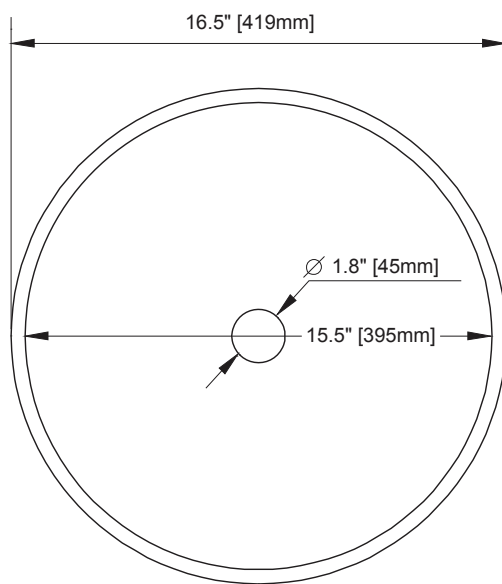

NOMINAL DIMENSIONS

- 16.5" Diameter x 5.9" Height

SPECIFIED MODEL

MODEL	DESCRIPTION	COLORS / FINISHES
RVE165MCO	REFLEX Vessel Sink	<input type="checkbox"/> Metallic Copper
RVE165MGD	REFLEX Vessel Sink	<input type="checkbox"/> Metallic Gold
RVE165MPW	REFLEX Vessel Sink	<input type="checkbox"/> Metallic Pewter
RVE165MSI	REFLEX Vessel Sink	<input type="checkbox"/> Metallic Silver

PRODUCT DIAGRAM

TOP

SIDE