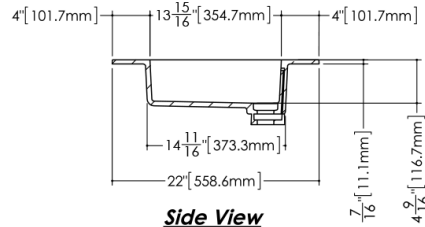

## TECHNICAL DETAILS

- **Width:** 22"
- **Length:** 24"
- **Height:** 0.44"
- **Weight:** 18 lbs / 8 kg

**Top View**

**Front View**

**Side View**

## VDCOX5 24

WETSTYLE cannot be held responsible for any technical errors and reserves the right to make revisions without notice. Approximate measurement. The manufacturer accepts 1/4" (6.35mm) variance.