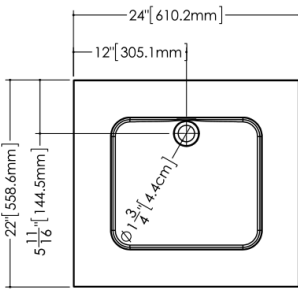

Faucet hole options: 1 hole (for mono faucet), 3 holes (for widespread faucet) or no hole (for wall-mounted faucet)

## TECHNICAL DETAILS

- **Width:** 22"
- **Length:** 24"
- **Height:** 0.44"
- **Weight:** 18 lbs / 8 kg

**Top View**

**Front View**

**Side View**

## VDCOX5 24

WETSTYLE cannot be held responsible for any technical errors and reserves the right to make revisions without notice. Approximate measurement. The manufacturer accepts 1/4" (6.35mm) variance.