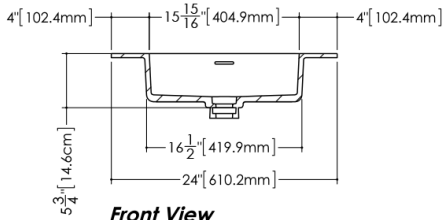

Faucet hole options: 1 hole (for mono faucet), 3 holes (for widespread faucet) or no hole (for wall-mounted faucet)

## TECHNICAL DETAILS

- **Width:** 22"
- **Length:** 24"
- **Height:** 0.44"
- **Weight:** 18 lbs / 8 kg

**Top View**

**Front View**

**Side View**

## VDCOX5 24

WETSTYLE cannot be held responsible for any technical errors and reserves the right to make revisions without notice. Approximate measurement. The manufacturer accepts 1/4" (6.35mm) variance.