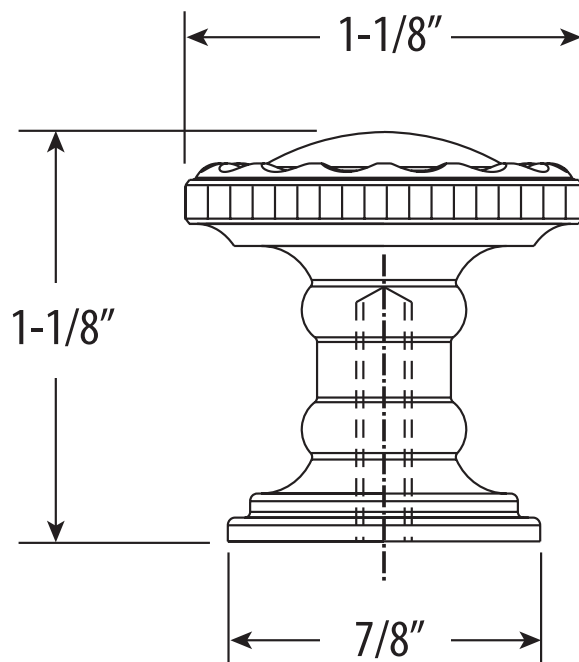

TRADITIONAL SMALL DECORATIVE CABINET KNOB

HTK-003

• FITS MATERIALS FROM 1/4" TO 1-1/2" THICK

ECO BRASS
HIGH PERFORMANCE LEAD FREE BRASS

DIMENSIONS MAY VARY AND ARE SUBJECT TO CHANGE. NO RESPONSIBILITY IS ASSUMED FOR USE OF SUPERCEDED OR VOIDED DATA