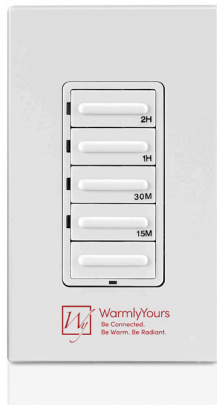

Malta | Hardwired

Model:	TWS4-MLT11KH
Finish:	Black Matte
Specs:	41.3" H x 24.8" W x 4.3" D, 10.616 lbs
Certification:	cULus Listed

London | Hardwired

Model:	TWS2-LDN11PH
Finish:	Polished
Specs:	47.2" H x 23.6" W x 4.3" D, 14.9 lbs
Certification:	cULus Listed

Milan 14 | Hardwired

Model:	TWS6-MLN14PH
Finish:	Polished
Specs:	47.6" W x 20.4" W x 4.3" D, 17.8 lbs
Certification:	cULus Listed

Bellagio | Hardwired

Model:	TWS3-BLG20PH
Finish:	Polished
Specs:	47.2" W x 20" W x 4.3" D, 14.4 lbs
Certification:	cULus Listed

Bellagio | Hardwired

Model:	TWS3-BLG20ZH
Finish:	Oil-rubbed Bronze
Specs:	47.2" W x 20" W x 4.3" D, 14.4 lbs
Certification:	cULus Listed

A great control is the secret to any great heating system. From countdown, to programmable to WiFi, WarmlyYours offers a variety of options to suit everyone's needs.