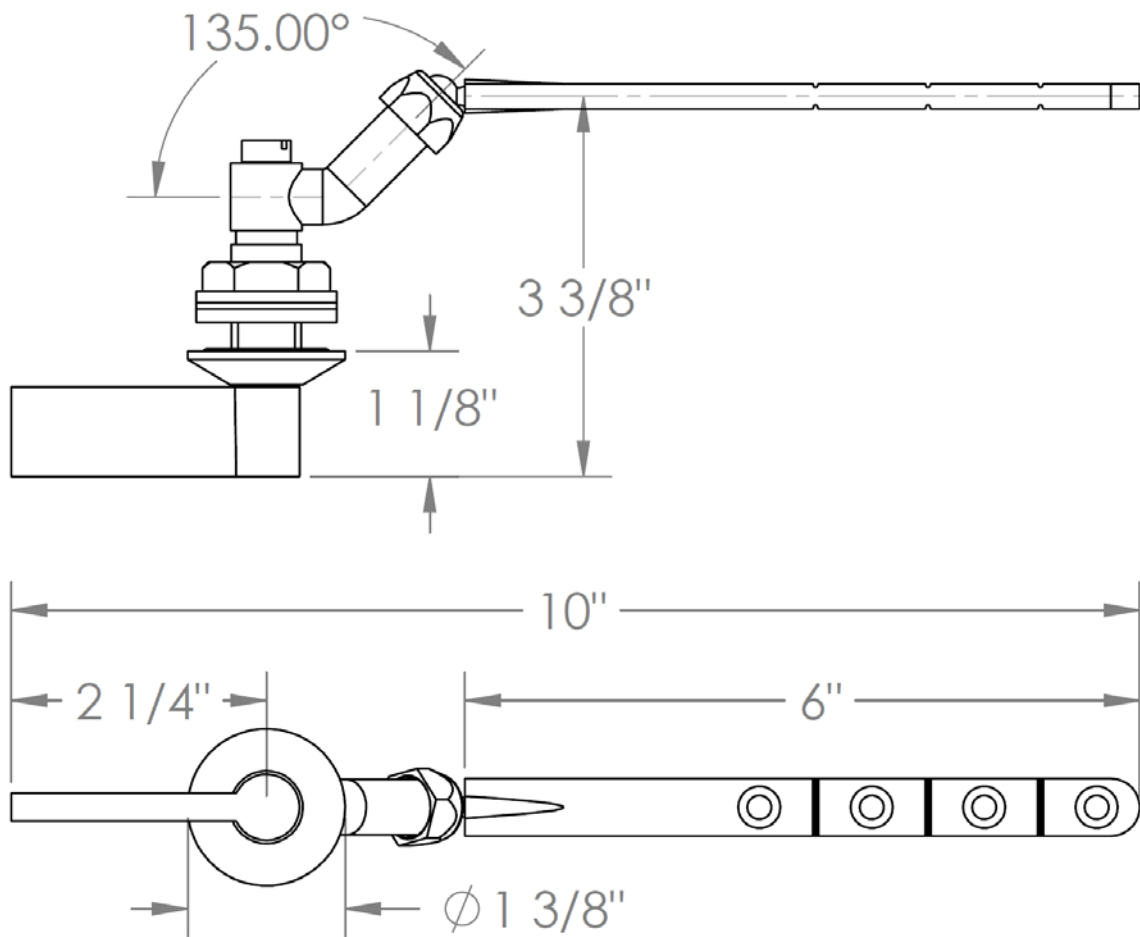

**37-0.11-BL2**

Toilet Tank Lever

Front, Side, or Angle Mount

Note: Watermark cannot guarantee fit with any specific tank. Please check dimensions for compatibility.

Meets the applicable requirements of ASME A112.18.1-2005/CSA B125.1-05, entitled "Plumbing Supply Fittings"