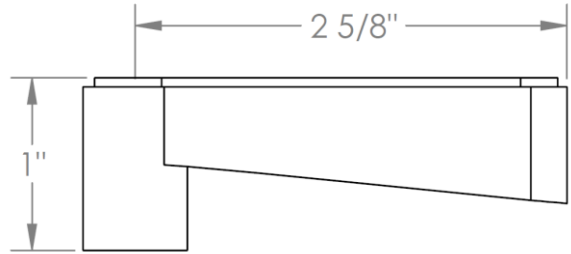

**30-MAS6-\_\_**  
Toilet Angle Stop Kit  
1/2" IPS x 3/8" OD Compression

HANDLE TRIM OPTIONS

TR24 – NORWOOD

TR25 - UNION