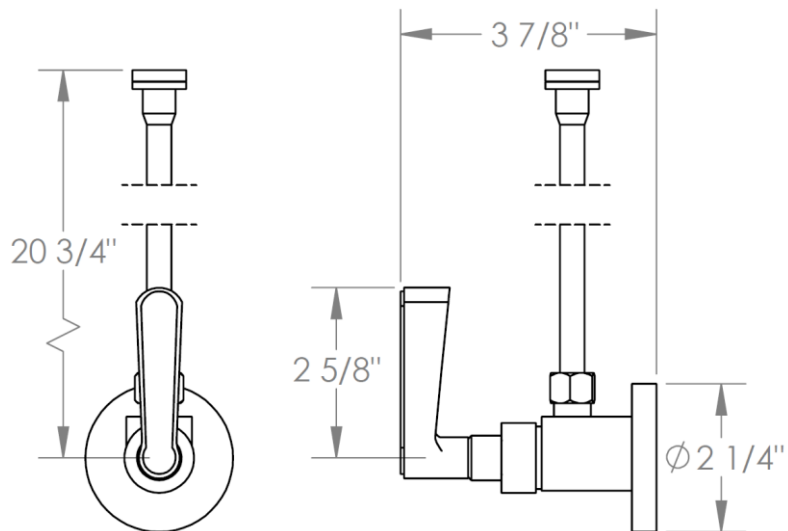

**30-MAS6-\_\_**  
Toilet Angle Stop Kit  
1/2" IPS x 3/8" OD Compression

HANDLE TRIM OPTIONS

TR24 – NORWOOD

TR25 - UNION