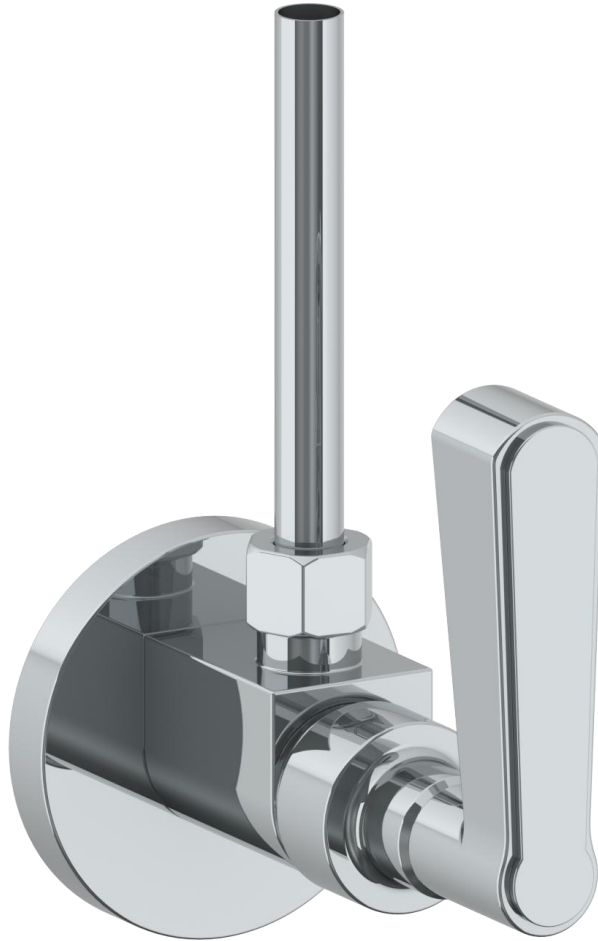

**30-MAS6-\_\_**  
Toilet Angle Stop Kit  
1/2" IPS x 3/8" OD Compression

HANDLE TRIM OPTIONS

TR24 – NORWOOD

TR25 - UNION