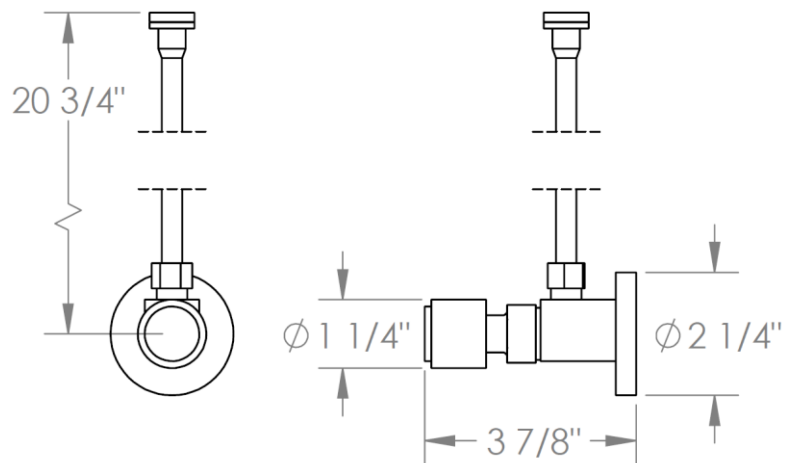

27-MAS6-CL16

Toilet Angle Stop Kit

1/2" IPS x 3/8" OD Compression

WATERMARK DESIGNS 1/31/2019

350 Dewitt Ave Brooklyn NY 11207 USA T 718 257 2800 F 718 257 2144 info@watermark-designs.com