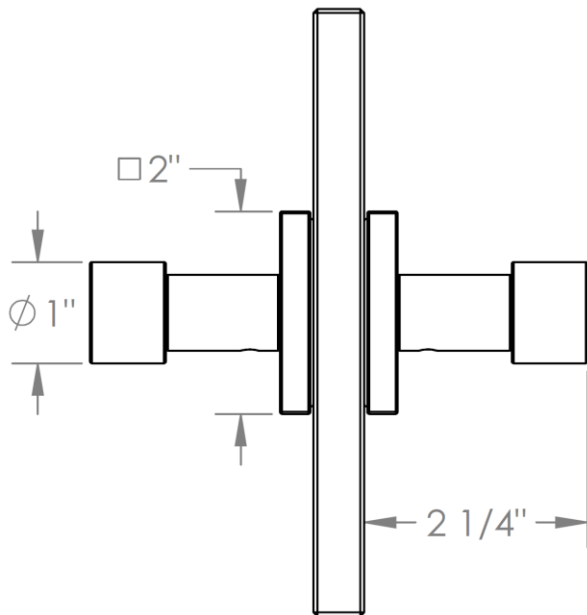

27-0.5-DDP

Double Shower Door Knob

For use with 1/2" thick glass with Ø1/2" Hole

WATERMARK DESIGNS 11/16/2016