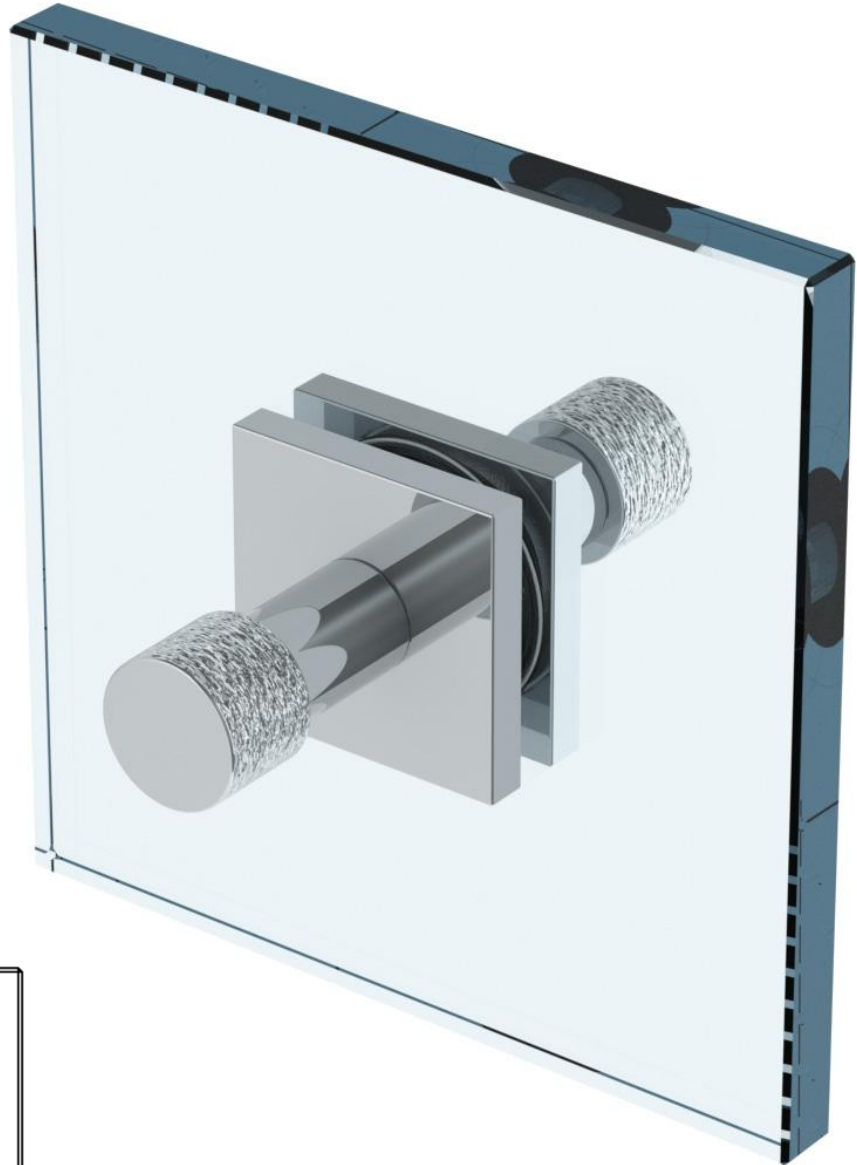

27-0.5-DDP

Double Shower Door Knob

For use with 1/2" thick glass with Ø1/2" Hole

WATERMARK DESIGNS 11/16/2016