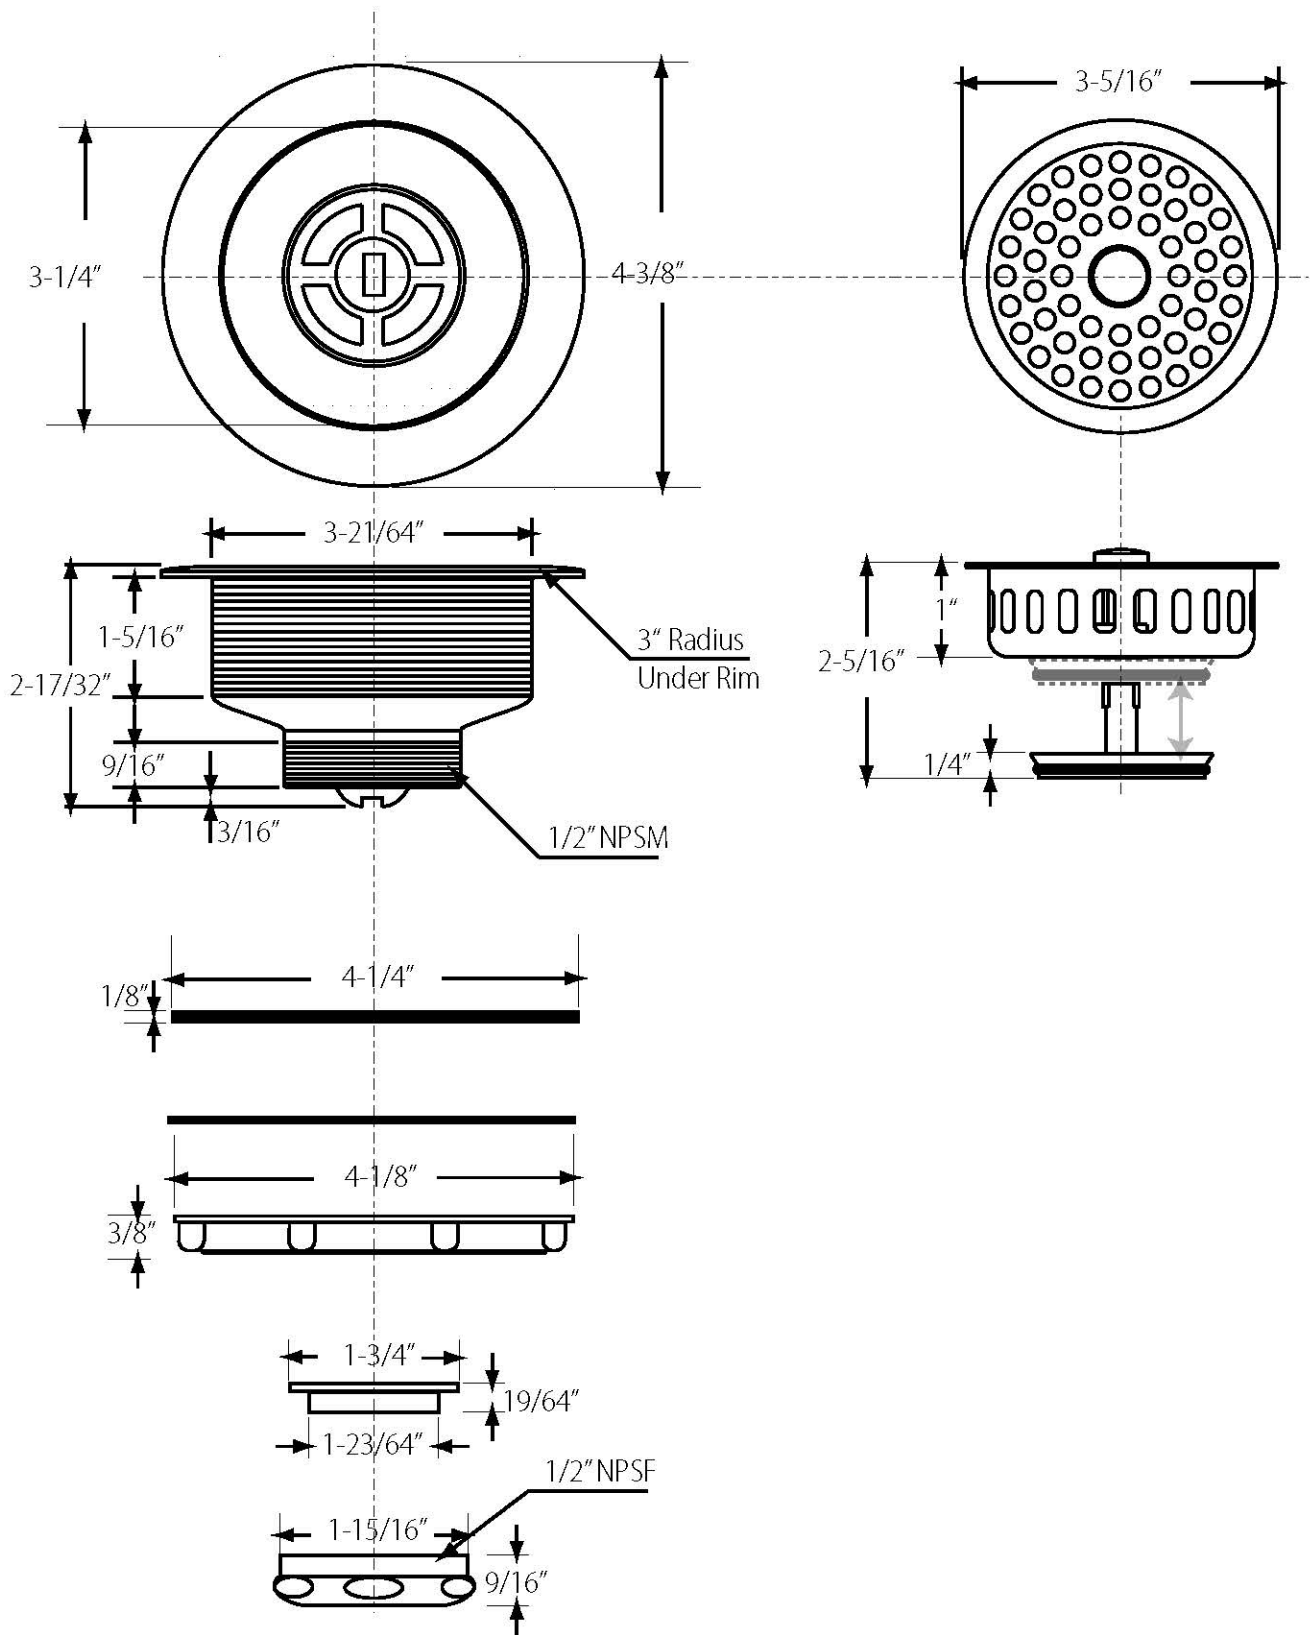

# D2145

**WESTBRASS**  
Fine Decorative Plumbing Since 1935

2429 E. Olympic Blvd.  
Los Angeles, CA 90021

TITLE Two Pack Post Style Basket Strainer (D214)

DWG NO. D2145

DATE 1-26-2015

REV B

Scale NTS