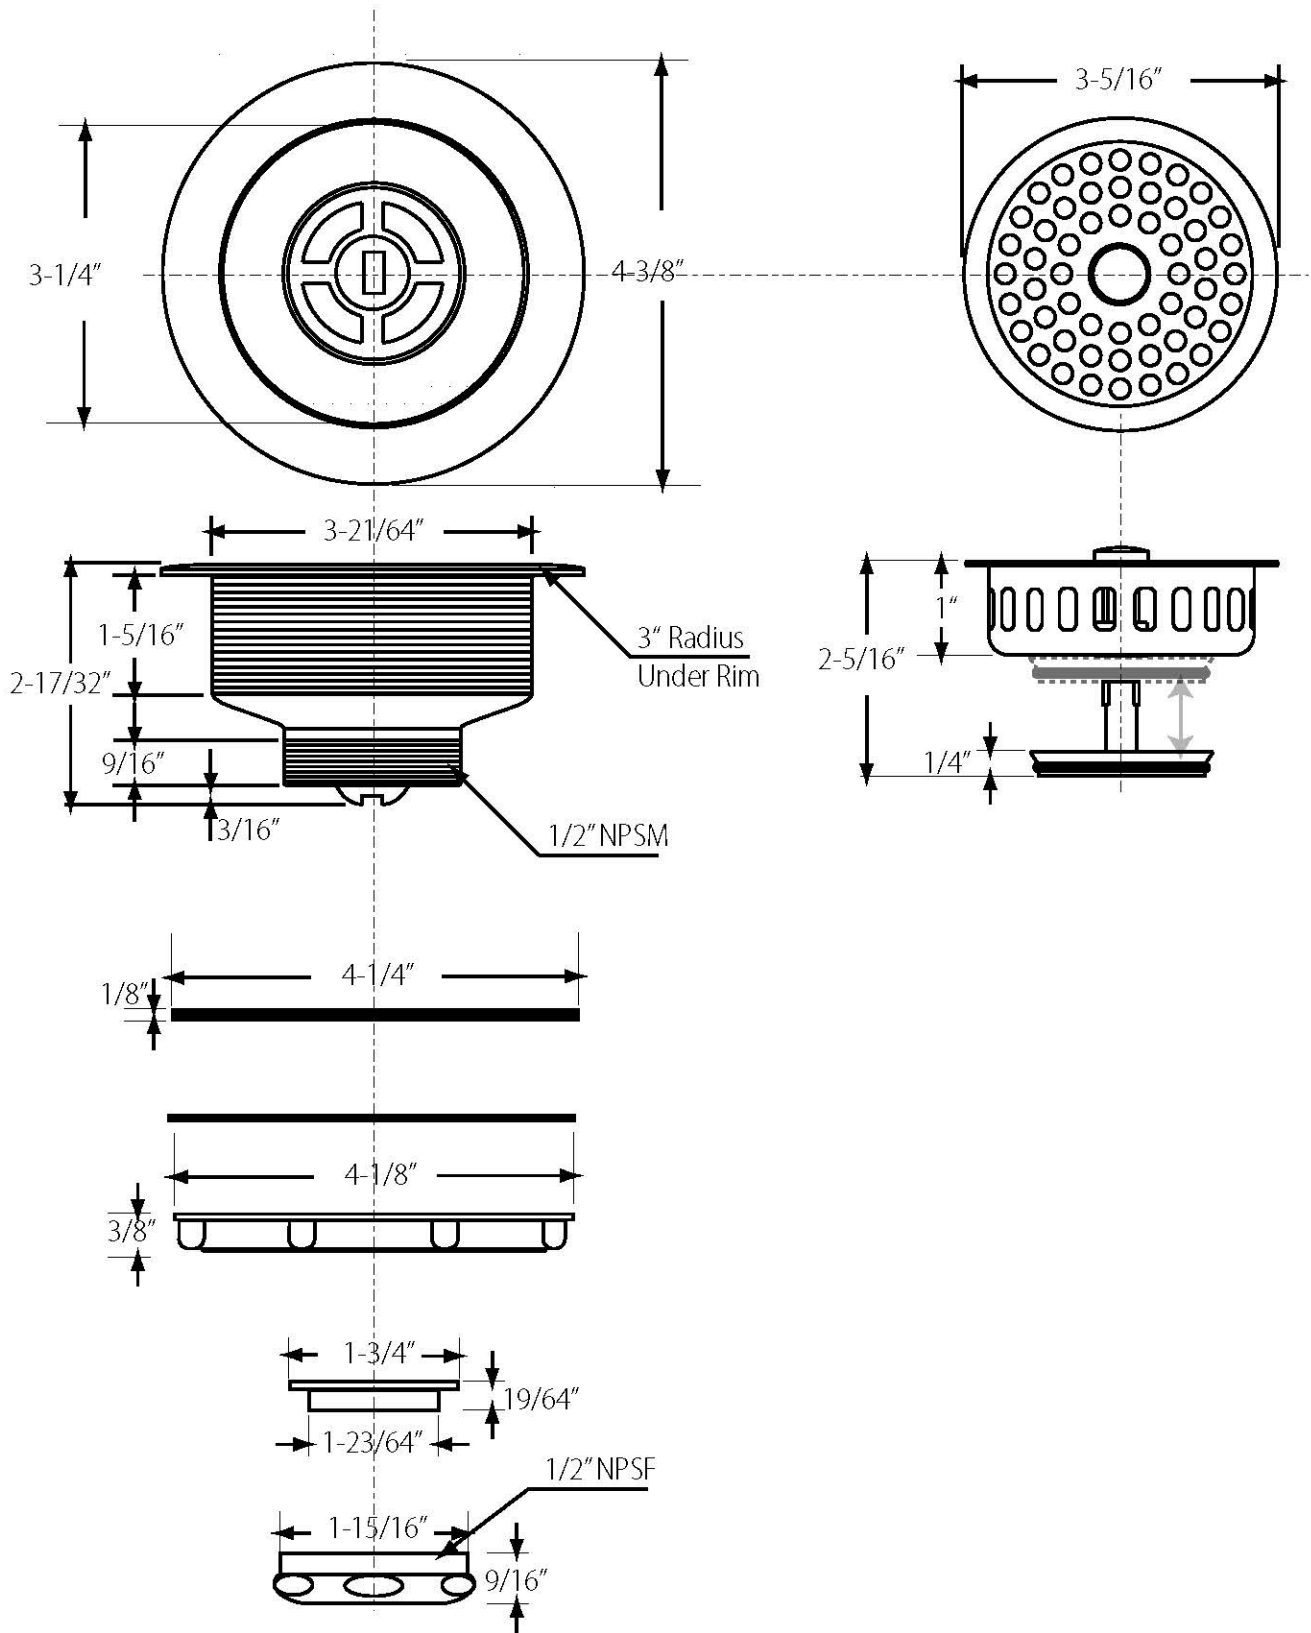

D2145

WESTBRASS
Fine Decorative Plumbing Since 1935

2429 E. Olympic Blvd.
Los Angeles, CA 90021

TITLE Two Pack Post Style Basket Strainer (D214)

DWG NO. D2145

DATE 1-26-2015

REV B

Scale NTS