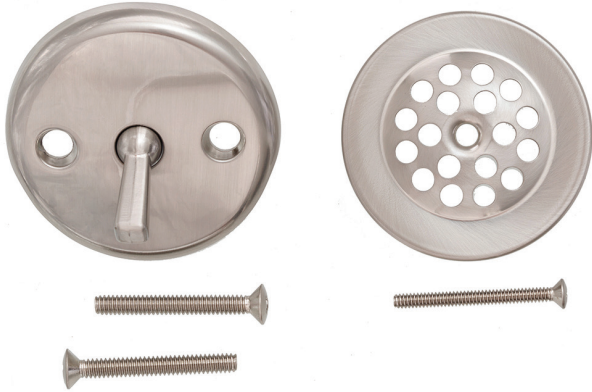

TRIP LEVER DRAIN SET 4T-169

Features

- DOME STRAINER SET (4T-187)
- TRIP LEVER FACE PLATE (4T-170X)
- SCREWS (4T-1869) (4T-172)

Specifications