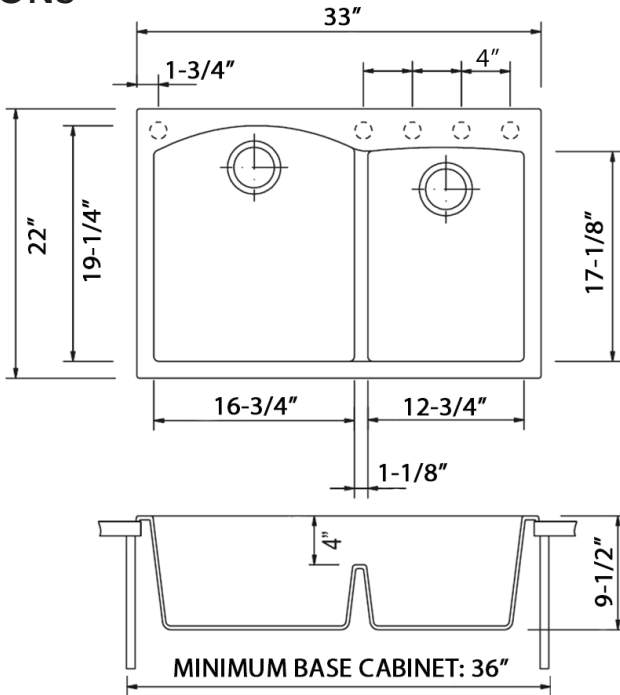

NOMINAL DIMENSIONS

Exterior: 33" (wide) x 22" (front-to-back)
Interior Bowl: 16-3/4" x 19-1/4" (left), 12-3/4" x 17-1/8" (right)
Bowl Depth: 9-1/2"
Minimum Cabinet Size: 36" wide
Drain Hole Size: 3 1/2"

Drain Cover
[RVA1035]

UPC compliant. Certified by CSA to meet US and Canada plumbing codes.
Codes compliance: ASME A112.19.3/CSA B45.4

DIMENSIONS

Register your product at www.ruvati.com/register.

RUVATI USA
www.ruvati.com