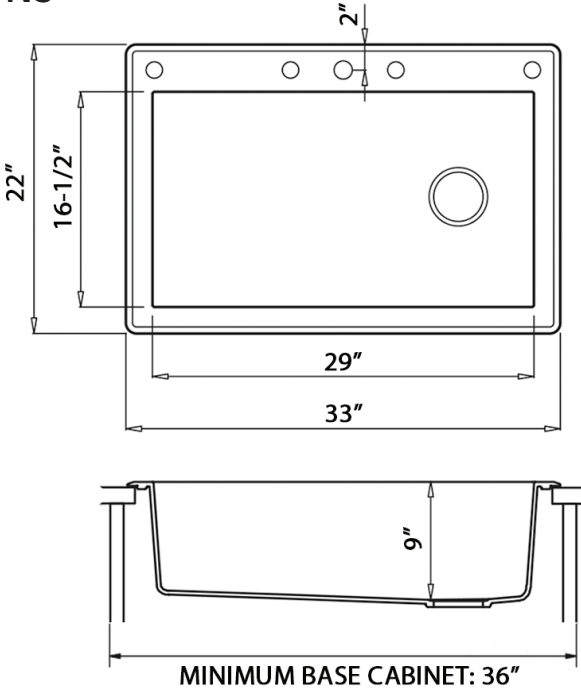

RD: Carnelian Red

IN THE BOX

Basket Strainer
[RVA1038]

Mounting Clips
[RVA11055]

Cut-out
Template

NOMINAL DIMENSIONS

Exterior: 33" (wide) x 22" (front-to-back)

Interior Bowl: 29" (wide) x 16-1/2" (front-to-back)

Bowl Depth: 9"

Minimum Cabinet Size: 36" wide

Drain Hole Size: 3 1/2"

Installation Type:
Topmount

Inside Corners:
Rounded

Drain Location:
Offset

RUVATI USA

www.ruvati.com

DIMENSIONS

Register your product at www.ruvati.com/register.