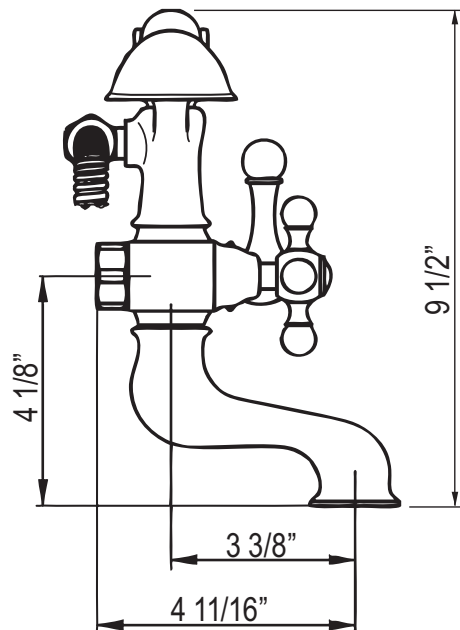

WARRANTY

1. Limited Lifetime*
2. No Warranty on Tuscan Brass Finish (TCB)