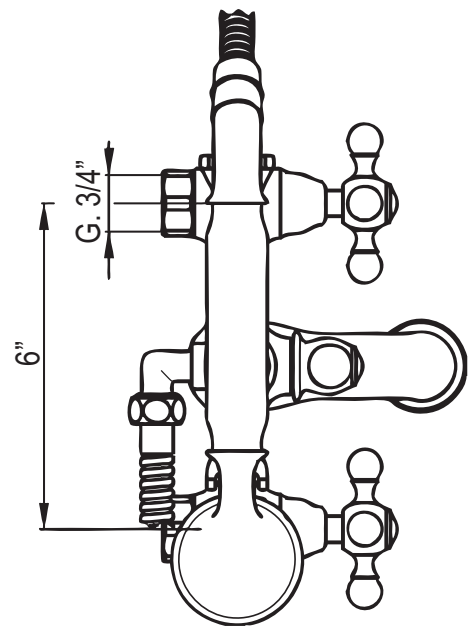

WARRANTY

1. Limited Lifetime*
2. No Warranty on Tuscan Brass Finish (TCB)