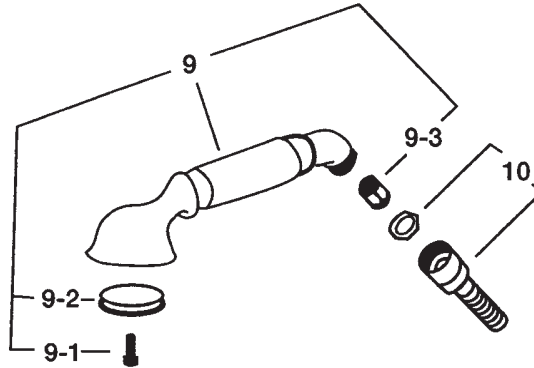

AC7X Spare Parts

PARTS LIST FOR AC7X

1 Ceramic headvalve	ZZ92907021h
2 Escutcheon	ZZ926520
3 Sliding cover tube	ZZ926190
4 Handle with screw plate	ZZ903070
4-1 Screw M4.5X10	ZZ926090
4-2 Cap for handle	ZZ926170
5 Diverting valve for mixer	ZZ927790
6 Rubber gasket	ZZ926920
7 Overfill-flow straightener M.28X1	ZZ927840
7-1 Cartridge	ZZ926940
8-1 Gasket 24X16X2.7	ZZ926890
9 Handshower	ZZ900780
9-1 Screw 3/16" x 15.5	ZZ926400
9-2 Faceplate	ZZ905440
9-3 BackFlow Valve	ZZ929560
10 Hose 150cm 14 1/2" x 1/2"	ZA009010
12 Diverter with handle	ZZ90257
13 Screw cover cap for diverter handle	ZZ926170