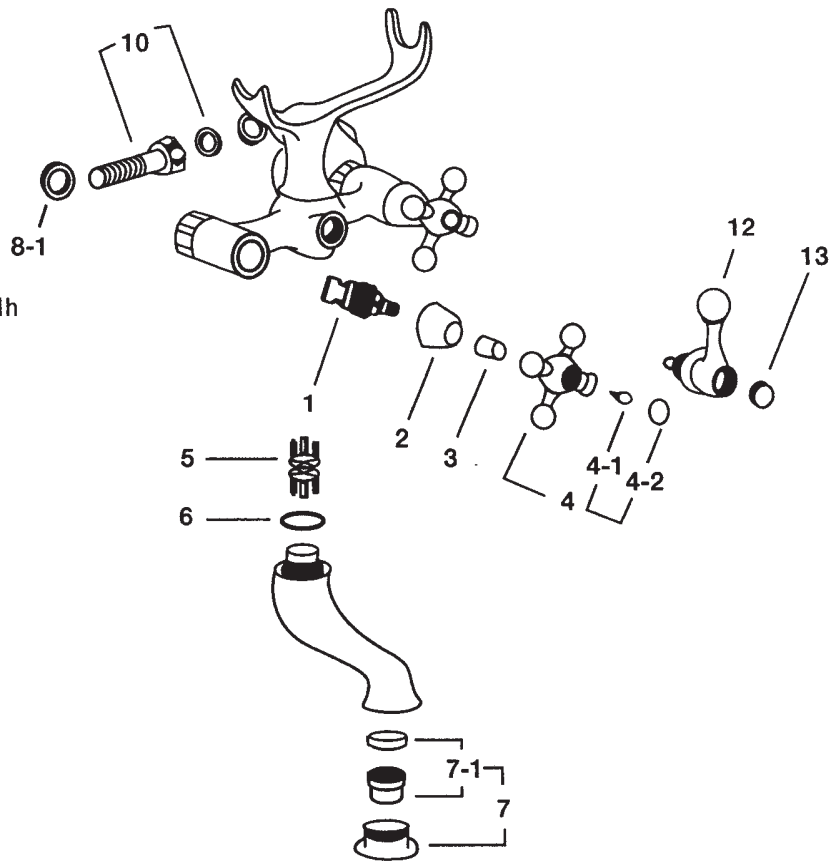

#### FEATURES

- 3/4" NPSM connection
- 5 7/8" center-to-center supplies
- 5' metal hose
- Metal handshower
- 8 GPM
- 1/4-turn ceramic disc valves
- The 1/2" female connection (not included) in the wall should be no more than 1/4" deep from finished wall
- Must order unions to complete:
  - AR00380 - deck unions
  - ZA383 - floor pillar legs
  - ZZ9314302 - wall unions
  - ZZ935350 - iron tub unions

## AC7X Spare Parts

### PARTS LIST FOR AC7X

1 Ceramic headvalve	ZZ92907021h
2 Escutcheon	ZZ926520
3 Sliding cover tube	ZZ926190
4 Handle with screw plate	ZZ903070
4-1 Screw M4.5X10	ZZ926090
4-2 Cap for handle	ZZ926170
5 Diverting valve for mixer	ZZ927790
6 Rubber gasket	ZZ926920
7 Overfill-flow straightener M.28X1	ZZ927840
7-1 Cartridge	ZZ926940
8-1 Gasket 24X16X2.7	ZZ926890
9 Handshower	ZZ900780
9-1 Screw 3/16" x 15.5	ZZ926400
9-2 Faceplate	ZZ905440
9-3 BackFlow Valve	ZZ929560
10 Hose 150cm 14 1/2" x 1/2"	ZA009010
12 Diverter with handle	ZZ90257
13 Screw cover cap for diverter handle	ZZ926170