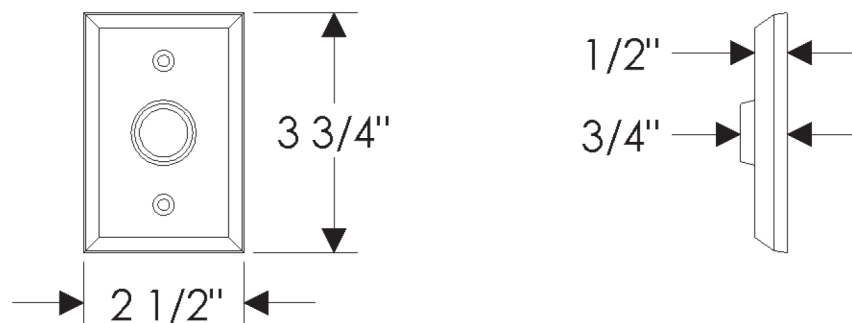

Rectangular Collection

E400
Rectangular Escutcheon
2 1/2" x 3 3/4"