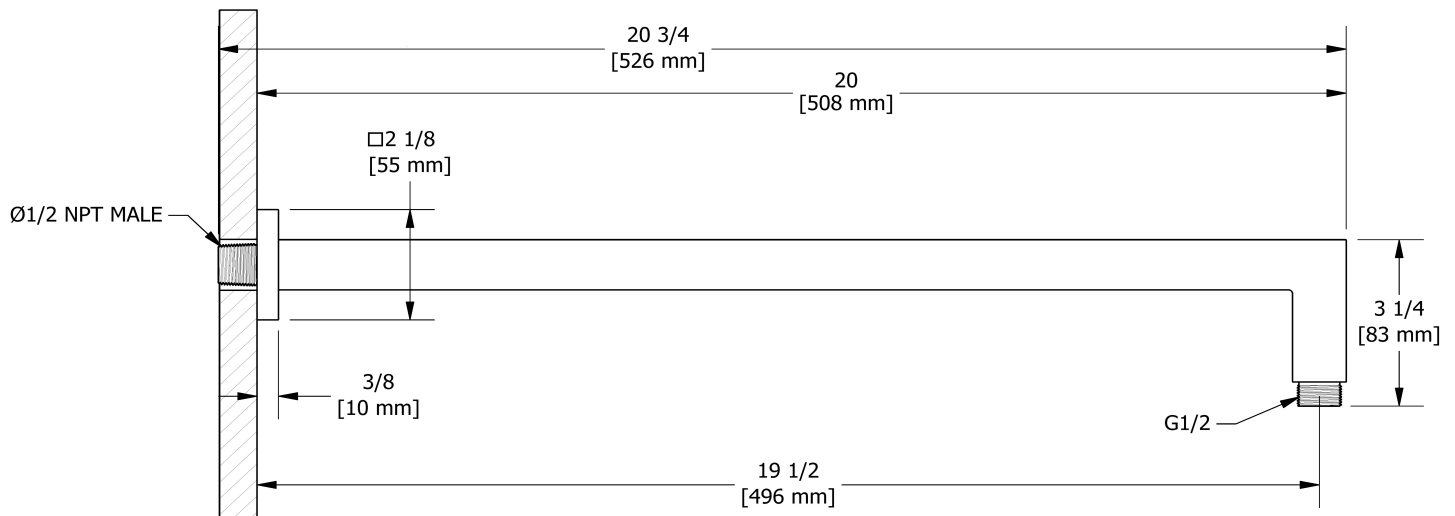

50 cm (20'') square shower arm
547

Specifications

Descriptions

- Square flange
- 1/2" inlet male NPT

Available colors

- C : Chrome
- BN : Brushed Nickel (PVD)

Sizes, models and finishes may differ from those presented.