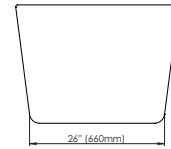

Bathtub only

AZ3260F10