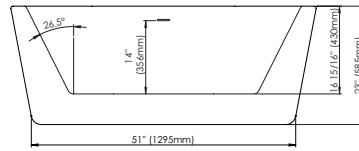

AMAZE F1 0 3260

59 1/2" x 31 1/2" x 23"

PRODUCT DESCRIPTION:

Adjustable feet
Contemporary style
Above-the-floor rough (AFR)
Integrated linear overflow and drain kit included, chrome

24-48hrs
5 days

WATER CAPACITY:

49 gallons

IMMERSION:

14 po

BOX SIZE:

60" x 33" x 25"

NET WEIGHT:

94 lbs

GROSS WEIGHT:

119 lbs

Bathtub only

AZ3260F10

Mass-Air

AZ3260F10M

Included: 12 injectors, 750W (1 1/2h.p.) Optima blower, with 300W heating element, 72" blower hose extension, and remote control.

Rouge-Air

AZ3260F10A

Included: 12 micro-jets, 750W (1 1/2h.p.) Optima blower, with 300W heating element, 72" blower hose extension, and remote control.

GENERAL OPTIONS

Overflow and waste included: Chrome

Acrylic Colour: White

Standard

Bathtub drain adapter (picture below)

Gel black neck pillow

White, brushed nickel or black overflow and drain kit

MASS-AIR / ROUGE-AIR OPTIONS

Mass-Air Jet finish: White/Chrome

Standard

Others: Chrome/Chrome

96" blower hose extension

A blower hose extension is required when the blower is located more than 4' from the bathtub.

BATHTUB DRAIN ADAPTER

123Connect is a freestanding bathtub rough-in (install before tile).

- Quick, easy and clean installation.
- No access panel required.
- Allows for an installation as close to the wall as possible.

LINEAR OVERFLOW

White

Brushed nickel

Chrome

Black

CONFORMITY ATTESTATION
Bathtub Standards
cUPC
Hydromassage Standard
CAN / CSA.B45.10 / CSA.C22.2 / UL-1795

ECORESPONSABLE Certification
First manufacturer of bathroom products in North America to be certified ecoresponsible

Produits Neptune
Rouge

6835, Picard street, Saint-Hyacinthe (Québec) J2S 1H3
Phone: (450) 773-7058 - Fax: (450) 773-5063
produitsneptune.com

REV: 05-19