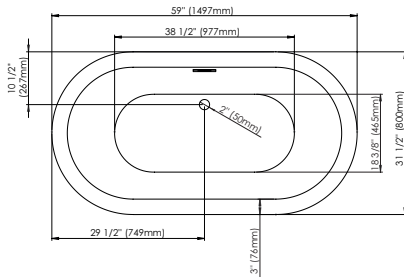

AMAZE F1 0 3260

59 1/2" x 31 1/2" x 23"

PRODUCT DESCRIPTION:

Adjustable feet
Contemporary style
Above-the-floor rough (AFR)
Integrated linear overflow and drain kit included, chrome

24-48hrs
5 days

WATER CAPACITY:

49 gallons

IMMERSION:

14 po

BOX SIZE:

60" x 33" x 25"

NET WEIGHT:

94 lbs

GROSS WEIGHT:

119 lbs

Bathtub only

AZ3260F10

Mass-Air

AZ3260F10M

Included: 12 injectors, 750W (1 1/2h.p.) Optima blower, with 300W heating element, 72" blower hose extension, and remote control.

Rouge-Air

AZ3260F10A

Included: 12 micro-jets, 750W (1 1/2h.p.) Optima blower, with 300W heating element, 72" blower hose extension, and remote control.

GENERAL OPTIONS

Overflow and waste included: Chrome

Acrylic Colour: White

Standard

Bathtub drain adapter (picture below)

Gel black neck pillow

White, brushed nickel or black overflow and drain kit

MASS-AIR / ROUGE-AIR OPTIONS

Mass-Air Jet finish: White/Chrome

Standard

Others: Chrome/Chrome

96" blower hose extension

A blower hose extension is required when the blower is located more than 4' from the bathtub.

BATHTUB DRAIN ADAPTER

123Connect is a freestanding bathtub rough-in (install before tile).

- Quick, easy and clean installation.
- No access panel required.
- Allows for an installation as close to the wall as possible.

LINEAR OVERFLOW

White

Brushed nickel

Chrome

Black

CONFORMITY ATTESTATION
Bathtub Standards
cUPC
Hydromassage Standard
CAN / CSA.B45.10 / CSA.C22.2 / UL-1795

ECORESPONSABLE Certification
First manufacturer of bathroom products in North America to be certified ecoresponsible

Produits Neptune
Rouge

6835, Picard street, Saint-Hyacinthe (Québec) J2S 1H3
Phone: (450) 773-7058 - Fax: (450) 773-5063
produitsneptune.com

REV: 05-19