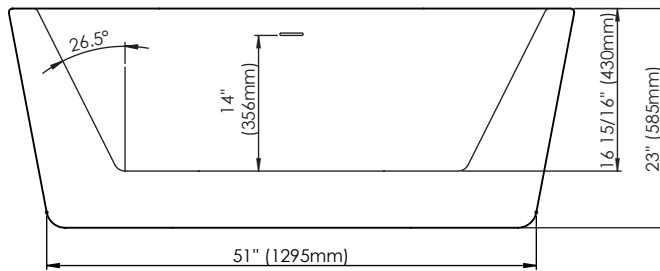

Produits Neptune
Rouge

Amaze F1 Oval 3260

Bathtub

Ajustable feet

Above-the-floor rough (AFR)

*All dimensions are approximate and subject to change without notice
Please refer to the installation guide before beginning the installation