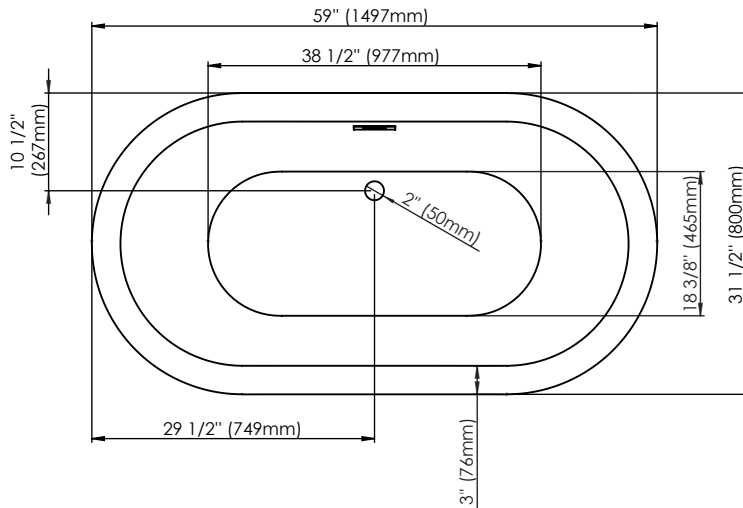

Produits Neptune
Rouge

Amaze F1 Oval 3260

Bathtub

Ajustable feet

Above-the-floor rough (AFR)

*All dimensions are approximate and subject to change without notice
Please refer to the installation guide before beginning the installation