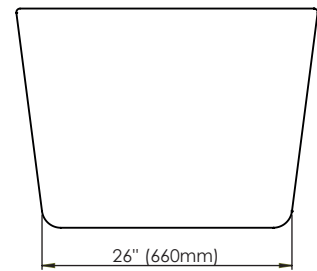

Produits Neptune
Rouge

Amaze F1 Oval 3260

Bathtub

Ajustable feet

Above-the-floor rough (AFR)

*All dimensions are approximate and subject to change without notice
Please refer to the installation guide before beginning the installation