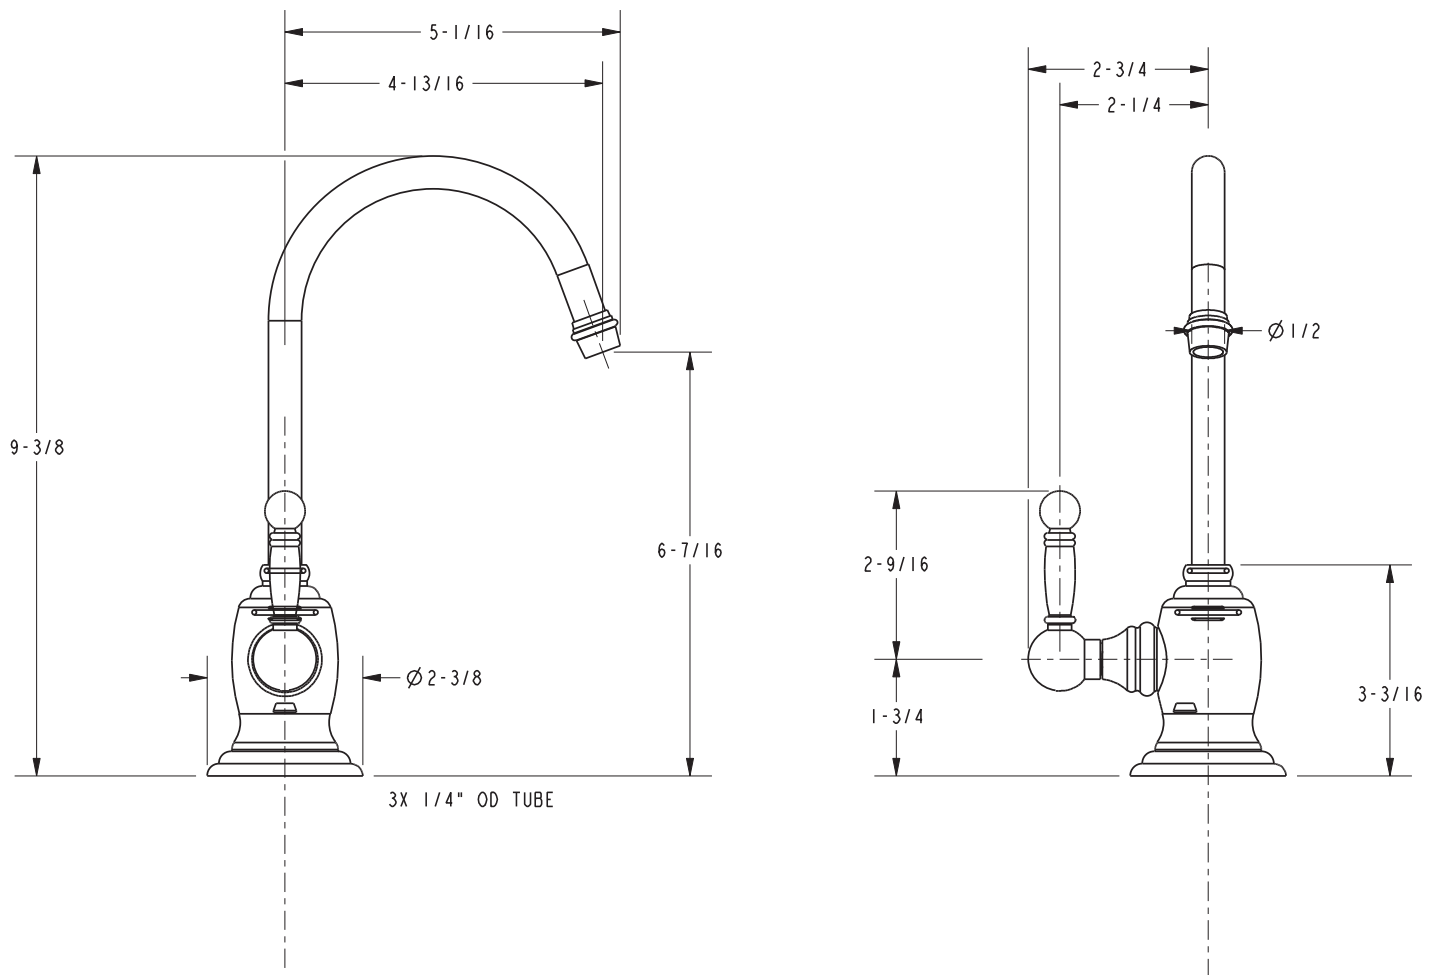

Features

- Solid brass construction
- Quarter-turn washerless ceramic disc valve cartridges
- Spout assembly with integral supply hoses
- Spring-loaded, normally closed lever handle
- 6-7/16" (16.4 cm) spout height at outlet
- 4-13/16" (12.2 cm) spout reach (c-c)
- 1 gallon (3.6 liters) per minute maximum flow rate*
- For single hole configurations

Specified Model

Model	Description	Colors Finishes				
107H	Hot Water Dispenser Faucet	<input type="checkbox"/> 10B	<input type="checkbox"/> 15	<input type="checkbox"/> 15S	<input type="checkbox"/> 26	<input type="checkbox"/> Other
5-036	Point-of-Use Water Heater (115V, 140° to 190° range)					

Product Specification: Add "Color / Finish" suffix to Model number, below.

The Hot Water Dispenser Faucet shall be made of solid brass construction. Faucet shall incorporate a spout assembly with integral supply hoses and feature a quarter-turn washerless ceramic disc valve cartridge. Faucet shall incorporate a contemporary hot lever handle. Hot Water Dispenser Faucet shall have a 1 gallon (3.6 liters) per minute maximum flow rate and accommodate single hole configurations. Product shall incorporate a 6-7/16" (16.4 cm) spout height at outlet and a 4-13/16" (12.2 cm) spout reach (c-c). Hot Water Dispenser Faucet shall be Newport Brass Model 107H/____. [Point-of-Use Water Heater shall be Newport Brass Model 5-036].

107H

Product Dimensions (units are in inches)

Nadya Hot Water Dispenser Faucet
107H