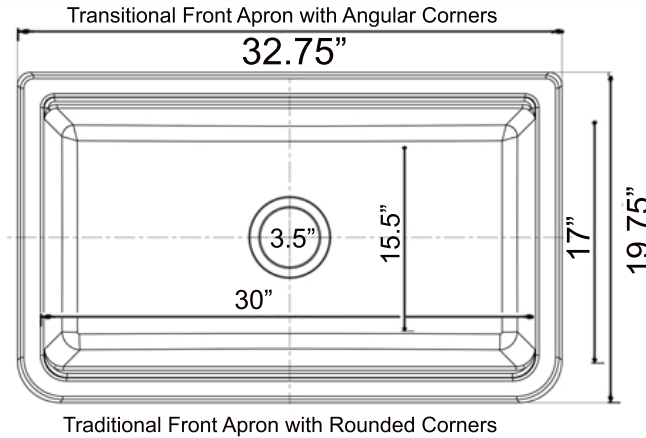

Plymouth Collection

Premium Granite Composite Farmhouse Apron Sink
Workstation with included Cutting Board

MODEL:
PR3320-APS-BL

Overall Dimensions	Interior Bowl Opening	Apron Height	Bowl Depth	Drain Dimensions
32.75" x 19.75" x 9.75"	30" x 17" top edge 28" x 15.5" basin	9.75"	9"	3.5" - drain included

Features

- Apron or custom base cabinet required
- Reversible design - 2 corner radius options
- Stainless Steel Roll Up Mat (RUM165) included
- Wood Cutting board Included
- Due to sink thickness - may require an extended flange
- Material is sound absorbing and stain resistant
- Non-porous surface is hygienic and scratch resistant
- Inside basin is sloped for superior drainage
- included matching disposal flange and basket strainer.