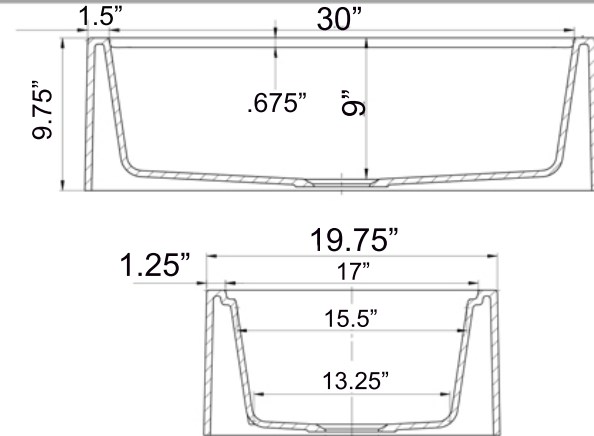

Plymouth Collection

Premium Granite Composite Farmhouse Apron Sink
Workstation with included Cutting Board

MODEL:
PR3320-APS-BL

Overall Dimensions	Interior Bowl Opening	Apron Height	Bowl Depth	Drain Dimensions
32.75" x 19.75" x 9.75"	30" x 17" top edge 28" x 15.5" basin	9.75"	9"	3.5" - drain included

Features

- Apron or custom base cabinet required
- Reversible design - 2 corner radius options
- Stainless Steel Roll Up Mat (RUM165) included
- Wood Cutting board Included
- Due to sink thickness - may require an extended flange
- Material is sound absorbing and stain resistant
- Non-porous surface is hygienic and scratch resistant
- Inside basin is sloped for superior drainage
- included matching disposal flange and basket strainer.