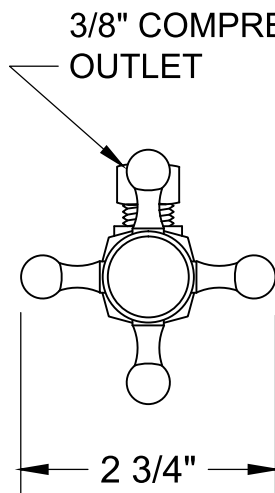

MT4831X-NL

TOILET SUPPLY KIT

SPECIFICATION SHEET

- ONE LEAD FREE cUPC CERTIFIED MT4004X-NL 1/4 TURN CERAMIC DISC CARTRIDGE VALVE
- 1/2" COMPRESSION (5/8" O.D.) INLET
- 3/8" O.D. COMPRESSION OUTLET
- ONE MT436X NO LEAD SUPPLY TUBE
- OFFERED IN MANY STANDARD DECORATIVE FINISHES
- SPECIAL FINISHES AVAILABLE UPON REQUEST