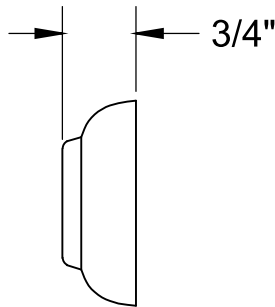

MT4831X-NL

TOILET SUPPLY KIT

SPECIFICATION SHEET

- ONE LEAD FREE cUPC CERTIFIED MT4004X-NL 1/4 TURN CERAMIC DISC CARTRIDGE VALVE
- 1/2" COMPRESSION (5/8" O.D.) INLET
- 3/8" O.D. COMPRESSION OUTLET
- ONE MT436X NO LEAD SUPPLY TUBE
- OFFERED IN MANY STANDARD DECORATIVE FINISHES
- SPECIAL FINISHES AVAILABLE UPON REQUEST