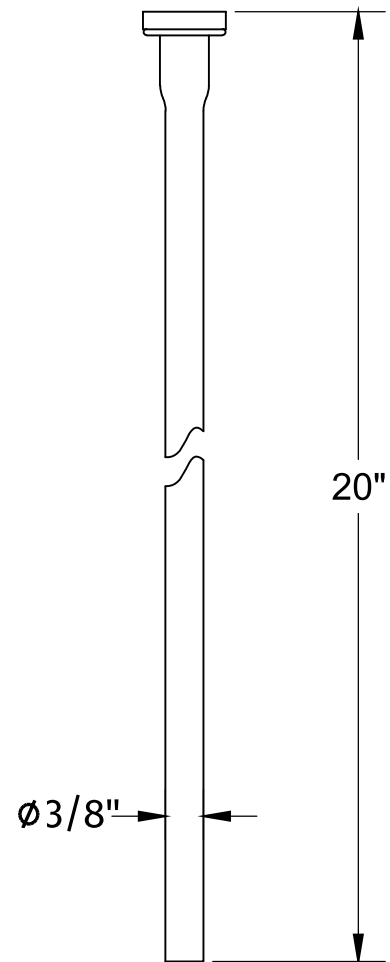

MT4831X-NL

TOILET SUPPLY KIT

SPECIFICATION SHEET

- ONE LEAD FREE cUPC CERTIFIED MT4004X-NL 1/4 TURN CERAMIC DISC CARTRIDGE VALVE
- 1/2" COMPRESSION (5/8" O.D.) INLET
- 3/8" O.D. COMPRESSION OUTLET
- ONE MT436X NO LEAD SUPPLY TUBE
- OFFERED IN MANY STANDARD DECORATIVE FINISHES
- SPECIAL FINISHES AVAILABLE UPON REQUEST