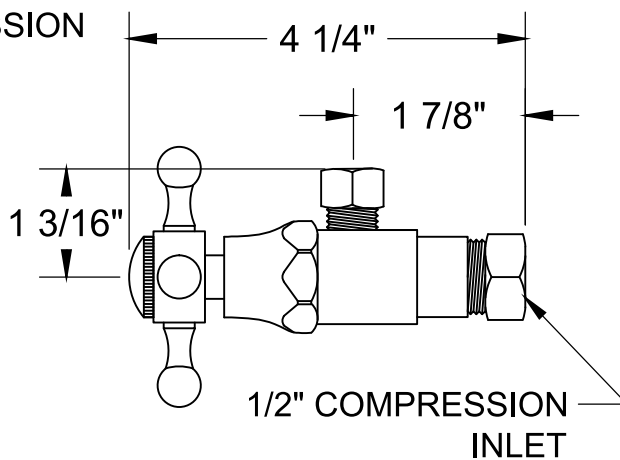

MT4831X-NL

TOILET SUPPLY KIT

SPECIFICATION SHEET

- ONE LEAD FREE cUPC CERTIFIED MT4004X-NL 1/4 TURN CERAMIC DISC CARTRIDGE VALVE
- 1/2" COMPRESSION (5/8" O.D.) INLET
- 3/8" O.D. COMPRESSION OUTLET
- ONE MT436X NO LEAD SUPPLY TUBE
- OFFERED IN MANY STANDARD DECORATIVE FINISHES
- SPECIAL FINISHES AVAILABLE UPON REQUEST