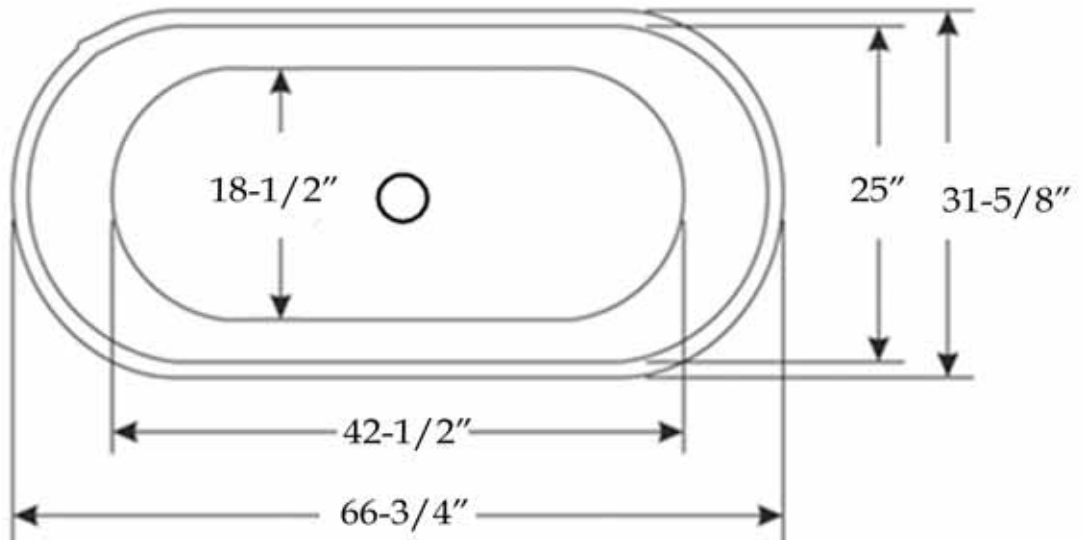

MAIDSTONE

www.MaidstoneSupply.com

Double End Freestanding Tub

Part No: 22012

Empty Weight (LBS): 95

Contact Maidstone for additional information and specifications. For complete warranty information and a list of dealers visit www.MaidstoneSupply.com. All products and specifications are subject to change without notice. Maidstone is not responsible for typographical and/or dimensional errors. Typographical errors are subject to correction.

Note: Rough-in dimensions may vary $\pm 1/2''$ and are subject to change. No responsibility is assumed by Maidstone.