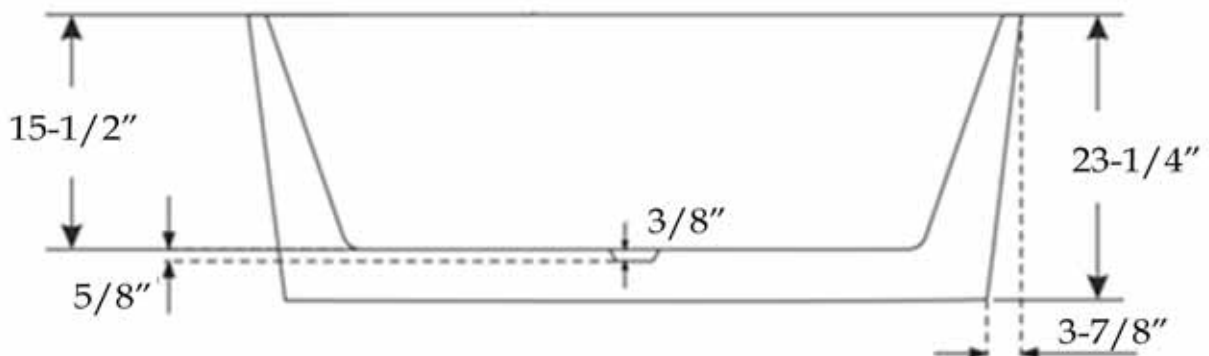

MAIDSTONE

www.MaidstoneSupply.com

Double End Freestanding Tub

Part No: 22012

Empty Weight (LBS): 95

Contact Maidstone for additional information and specifications. For complete warranty information and a list of dealers visit www.MaidstoneSupply.com. All products and specifications are subject to change without notice. Maidstone is not responsible for typographical and/or dimensional errors. Typographical errors are subject to correction.

Note: Rough-in dimensions may vary $\pm 1/2''$ and are subject to change. No responsibility is assumed by Maidstone.