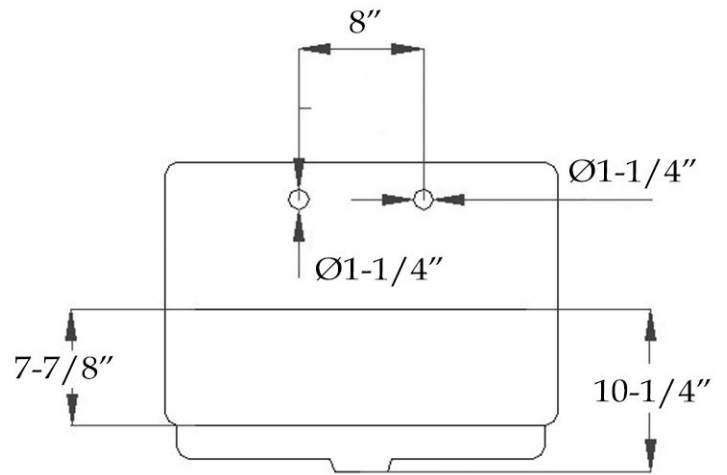

## Cast Iron High Back Sink

Part No: 138-C8-2

Mounting Bracket

Weight: 155 Lbs.

Contact Maidstone for additional information and specifications. For complete warranty information and a list of dealers visit [www.MaidstoneSupply.com](http://www.MaidstoneSupply.com). All products and specifications are subject to change without notice. Maidstone is not responsible for typographical and/or dimensional errors. Typographical errors are subject to correction.

Note: Rough-in dimensions may vary +/- 1/2" and are subject to change. No responsibility is assumed by Maidstone.