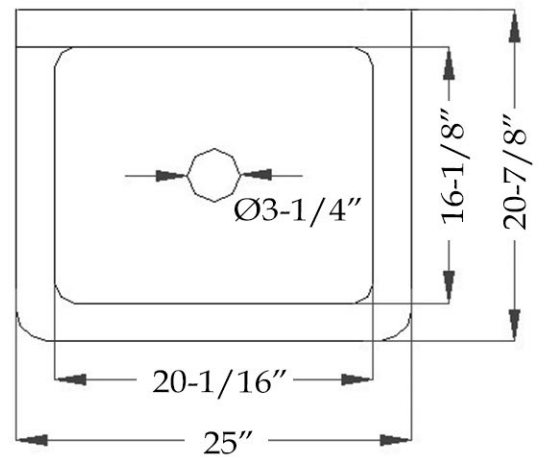

## Cast Iron High Back Sink

Part No: 138-C8-2

Mounting Bracket

Weight: 155 Lbs.

Contact Maidstone for additional information and specifications. For complete warranty information and a list of dealers visit [www.MaidstoneSupply.com](http://www.MaidstoneSupply.com). All products and specifications are subject to change without notice. Maidstone is not responsible for typographical and/or dimensional errors. Typographical errors are subject to correction.

Note: Rough-in dimensions may vary +/- 1/2" and are subject to change. No responsibility is assumed by Maidstone.