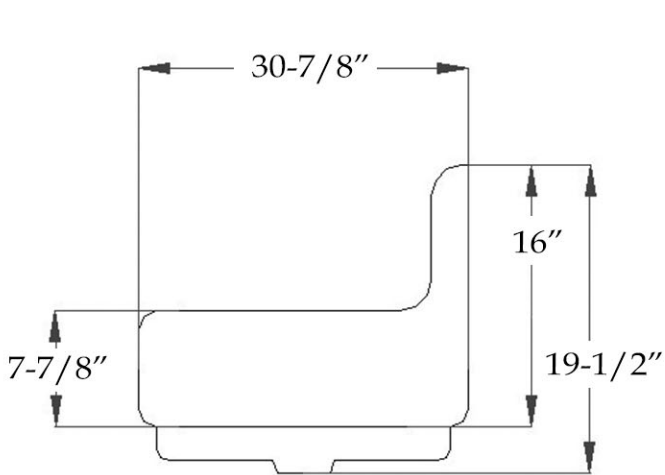

## Cast Iron High Back Sink

Part No: 138-C8-2

Mounting Bracket

Weight: 155 Lbs.

Contact Maidstone for additional information and specifications. For complete warranty information and a list of dealers visit [www.MaidstoneSupply.com](http://www.MaidstoneSupply.com). All products and specifications are subject to change without notice. Maidstone is not responsible for typographical and/or dimensional errors. Typographical errors are subject to correction.

Note: Rough-in dimensions may vary +/- 1/2" and are subject to change. No responsibility is assumed by Maidstone.