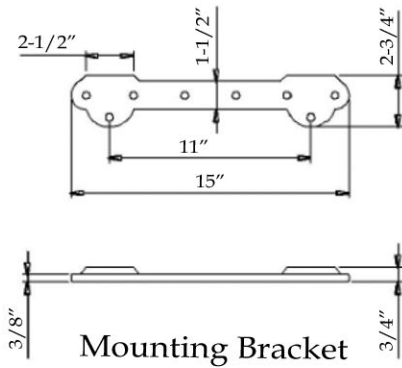

## Cast Iron High Back Sink

Part No: 138-C8-2

Mounting Bracket

Weight: 155 Lbs.

Contact Maidstone for additional information and specifications. For complete warranty information and a list of dealers visit [www.MaidstoneSupply.com](http://www.MaidstoneSupply.com). All products and specifications are subject to change without notice. Maidstone is not responsible for typographical and/or dimensional errors. Typographical errors are subject to correction.

Note: Rough-in dimensions may vary +/- 1/2" and are subject to change. No responsibility is assumed by Maidstone.