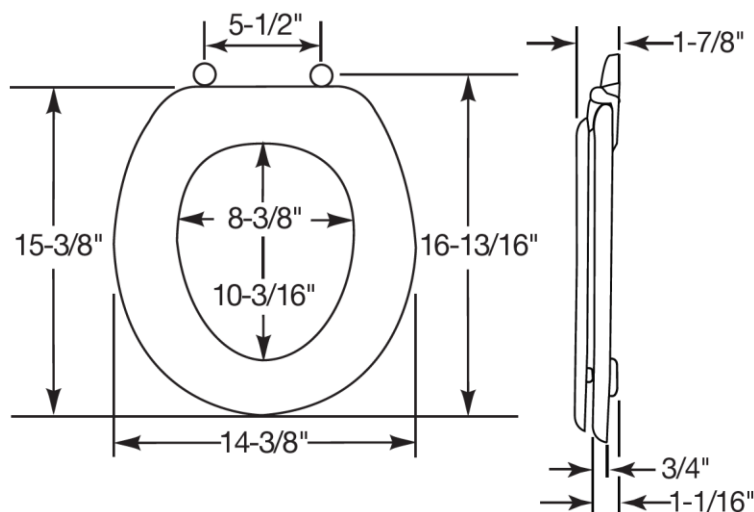

Molded Wood Premium Round Toilet Seat

Product Specifications

Description

Closed front with cover, round, molded wood, multi-coat enamel finish toilet seat. Features two color-matched bumpers, color-matched, PRO Style Top-Tite® hinges with non-corrosive, top-tightening Hex-Tite® bolts and wing nuts.

Model: ML525PRO

Specifications	
Size:	Round
Weight:	5.6 lbs
Color:	White (000), Biscuit (346)
Material:	Molded Wood
Style:	Closed Front with Cover
Bumpers:	Two
Hinges:	Plastic PRO Style Top-Tite®
Fastening System:	Non-Corrosive Hex-Tite® Bolts and Wing Nuts

PRO STYLE
TOP-TITE® HINGES

NON-CORROSIVE
BOLTS AND WING NUTS

Warranty

See warranty information for more details.

All dimensions listed are nominal. MAINLINE® reserves the right to make product and material changes at any time without notice.