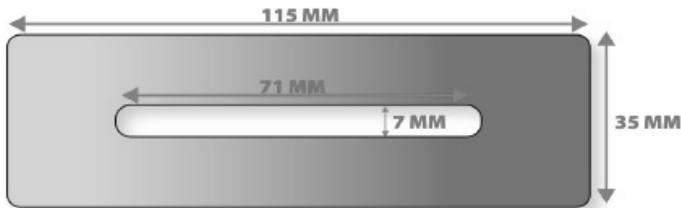

Decorative Drain Cover

Product Specifications

Features

- For use with Luxart® Altabella freestanding tubs
- Available in nine different finishes
- Includes drain pop-up and overflow trim pieces
- Made of brass and metal components

Model LX179002 shown in Brushed Nickel Finish

✓ To Submit	Part Number	Description	Finish
	LX179001	Decorative Drain Cover	Chrome
	LX179002	Decorative Drain Cover	Brushed Nickel
	LX179003	Decorative Drain Cover	White
	LX179004	Decorative Drain Cover	Matte Black
	LX179005	Decorative Drain Cover	Oil Rubbed Bronze
	LX179006	Decorative Drain Cover	Brushed Gold
	LX179007	Decorative Drain Cover	Rose Gold
	LX179008	Decorative Drain Cover	Polished Nickel
	LX179009	Decorative Drain Cover	Gun Metal