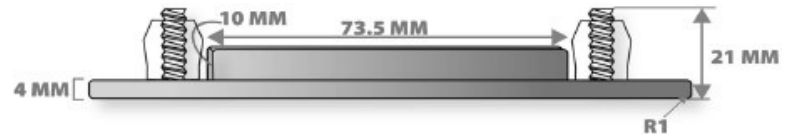

✓ To Submit	Part Number	Description	Finish
	LX179001	Decorative Drain Cover	Chrome
	LX179002	Decorative Drain Cover	Brushed Nickel
	LX179003	Decorative Drain Cover	White
	LX179004	Decorative Drain Cover	Matte Black
	LX179005	Decorative Drain Cover	Oil Rubbed Bronze
	LX179006	Decorative Drain Cover	Brushed Gold
	LX179007	Decorative Drain Cover	Rose Gold
	LX179008	Decorative Drain Cover	Polished Nickel
	LX179009	Decorative Drain Cover	Gun Metal

All dimensions listed are nominal. Luxart® reserves the right to make product and material changes at any time without notice.

Contact your sales representative for more information or visit our website at luxartcollection.com