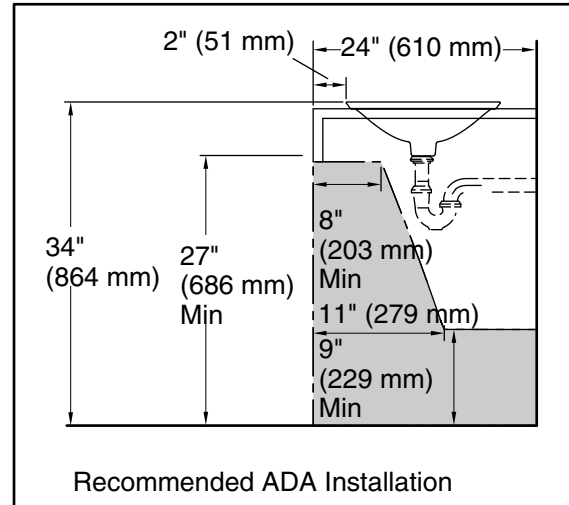

Technical Information

All product dimensions are nominal.

Bowl configuration: Single

Installation: Drop-in, Vessel

Bowl area (Only): Diameter: 17-11/16" (449 mm)

Bowl depth: 4" (102 mm)

Water depth: 4" (102 mm)

Template: 1242827, required, included

Notes

Install this product according to the installation instructions.

NOTICE: Countertop manufacturer or cutter must use the current product template available at www.kohler.com, or by calling 1-800-4KOHLER. Kohler Co. is not responsible for cutout errors when the incorrect cutout template is used.

ADA, CSA B651 compliant when installed to the specific requirements of these regulations.