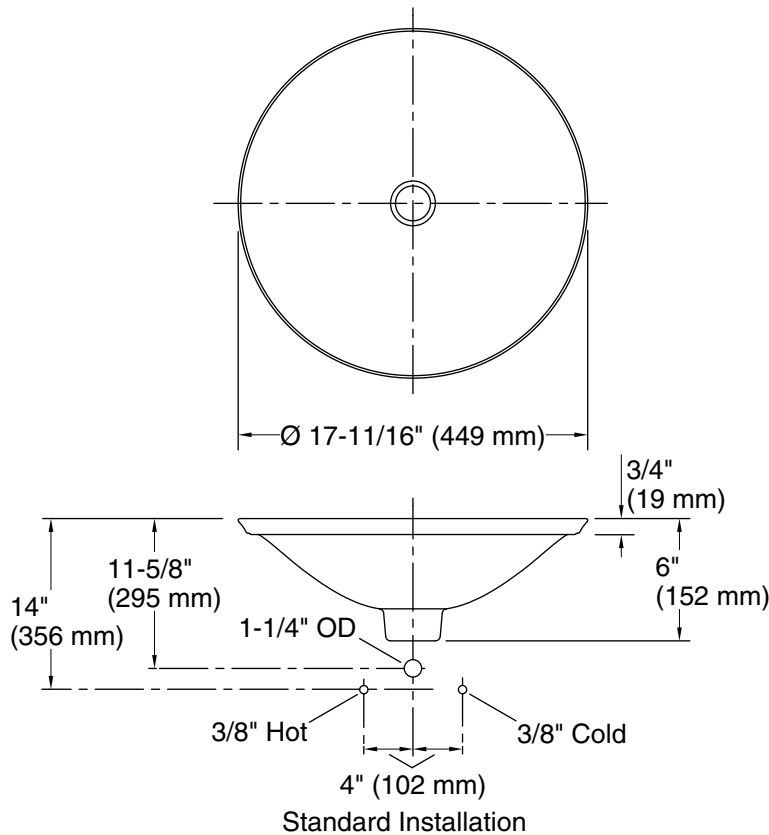

Color tiles intended for reference only.

Color	Code	Description
-------	------	-------------

	7	Black Black™
---	---	--------------

Technical Information

All product dimensions are nominal.

Bowl configuration: Single

Installation: Drop-in, Vessel

Bowl area (Only): Diameter: 17-11/16" (449 mm)

Bowl depth: 4" (102 mm)

Water depth: 4" (102 mm)

Template: 1242827, required, included

Notes

Install this product according to the installation instructions.