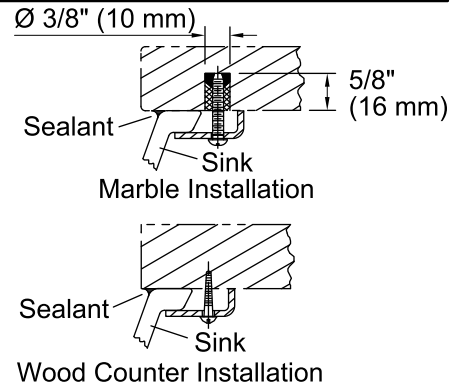

Color tiles intended for reference only.

Color	Code	Description
-------	------	-------------

	B11	Ice
--	-----	-----

Technical Information

All product dimensions are nominal.

Bowl configuration:	Single
Installation:	Under-mount
Bowl area:	Length: 17-3/16" (437 mm) Width: 14-3/16" (360 mm) Bowl depth: 4-3/4" (121 mm) Water depth: 4-3/4" (121 mm)
Drain hole:	1-3/4" (44 mm)
Template:	1151011-7, required, included