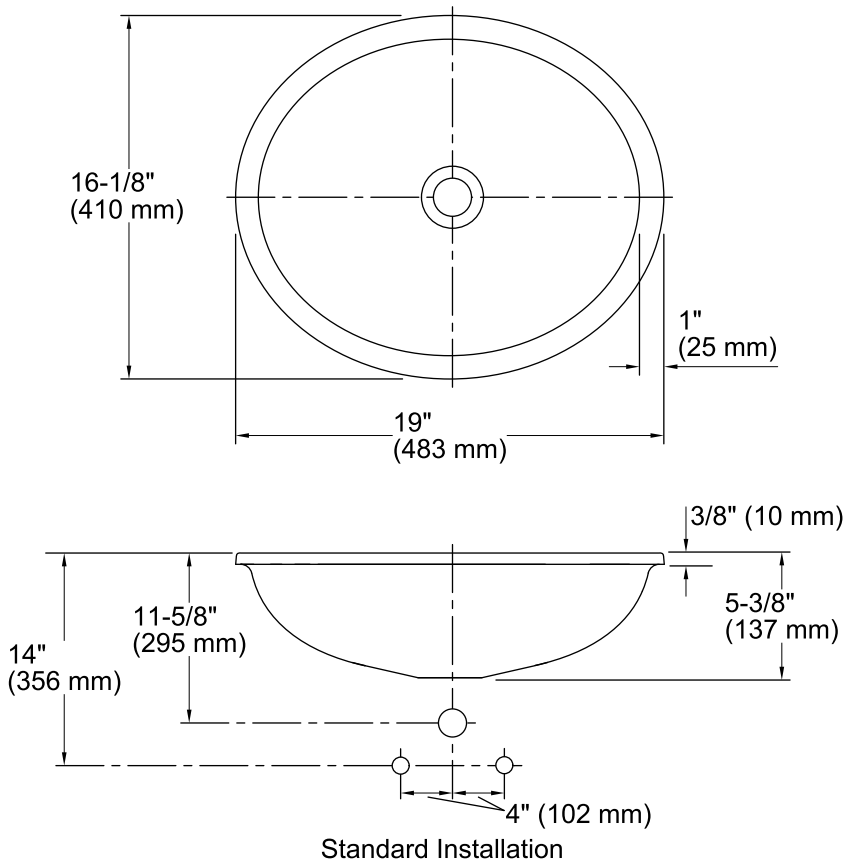

Color tiles intended for reference only.

Color	Code	Description
-------	------	-------------

	B11	Ice
--	-----	-----

Technical Information

All product dimensions are nominal.

Bowl configuration:	Single
Installation:	Under-mount
Bowl area:	Length: 17-3/16" (437 mm) Width: 14-3/16" (360 mm) Bowl depth: 4-3/4" (121 mm) Water depth: 4-3/4" (121 mm)
Drain hole:	1-3/4" (44 mm)
Template:	1151011-7, required, included