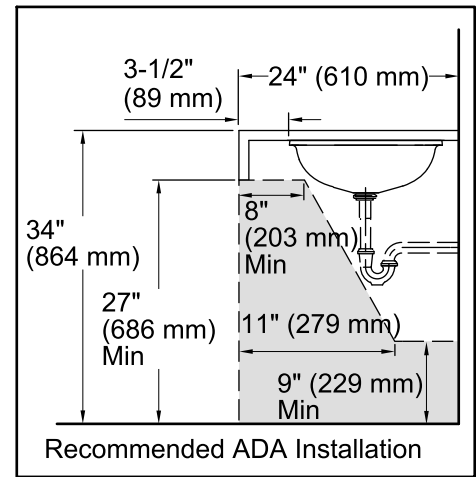

Color tiles intended for reference only.

Color	Code	Description
-------	------	-------------

	B11	Ice
--	-----	-----

Technical Information

All product dimensions are nominal.

Bowl configuration:	Single
Installation:	Under-mount
Bowl area:	Length: 17-3/16" (437 mm) Width: 14-3/16" (360 mm) Bowl depth: 4-3/4" (121 mm) Water depth: 4-3/4" (121 mm)
Drain hole:	1-3/4" (44 mm)
Template:	1151011-7, required, included