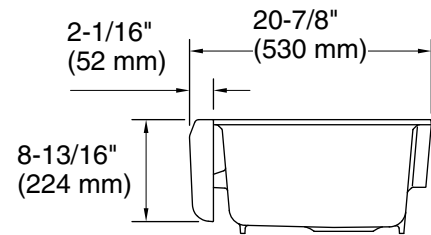

Technical Information

All product dimensions are nominal.

Bowl configuration: Single

Min. base cabinet width: 36" (914 mm)

Bowl area (Only): Length: 30-1/4" (769 mm)
Width: 15-13/16" (402 mm)
Bowl depth: 9" (229 mm)
Water depth: 9" (229 mm)

Drain hole: 3-7/8" (98 mm)

Template: Undermount, 1398641-7, required, included
Apron-front, 1157001, required, included

Notes

Install this product according to the installation instructions.

Install this product according to the installation instructions.