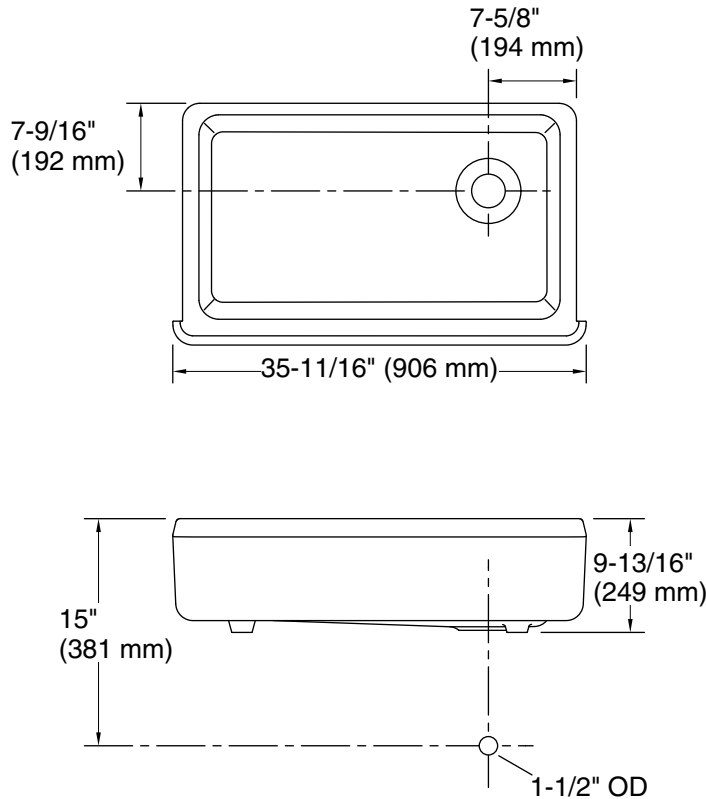

Technical Information

All product dimensions are nominal.

Bowl configuration: Single

Min. base cabinet width: 36" (914 mm)

Bowl area (Only): Length: 30-1/4" (769 mm)
Width: 15-13/16" (402 mm)
Bowl depth: 9" (229 mm)
Water depth: 9" (229 mm)

Drain hole: 3-7/8" (98 mm)

Template: Undermount, 1398641-7, required, included
Apron-front, 1157001, required, included

Notes

Install this product according to the installation instructions.

Install this product according to the installation instructions.