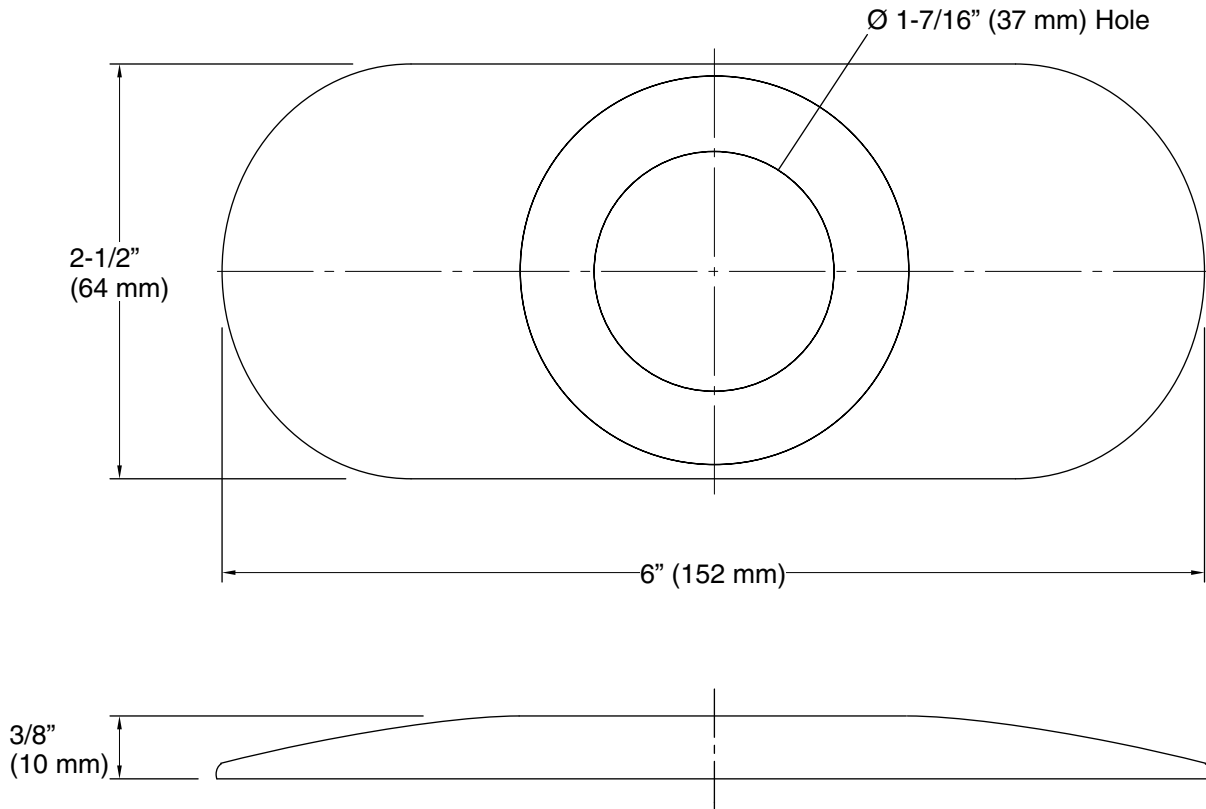

Technical Information

All product dimensions are nominal.

Notes

Install this product according to the installation guide.