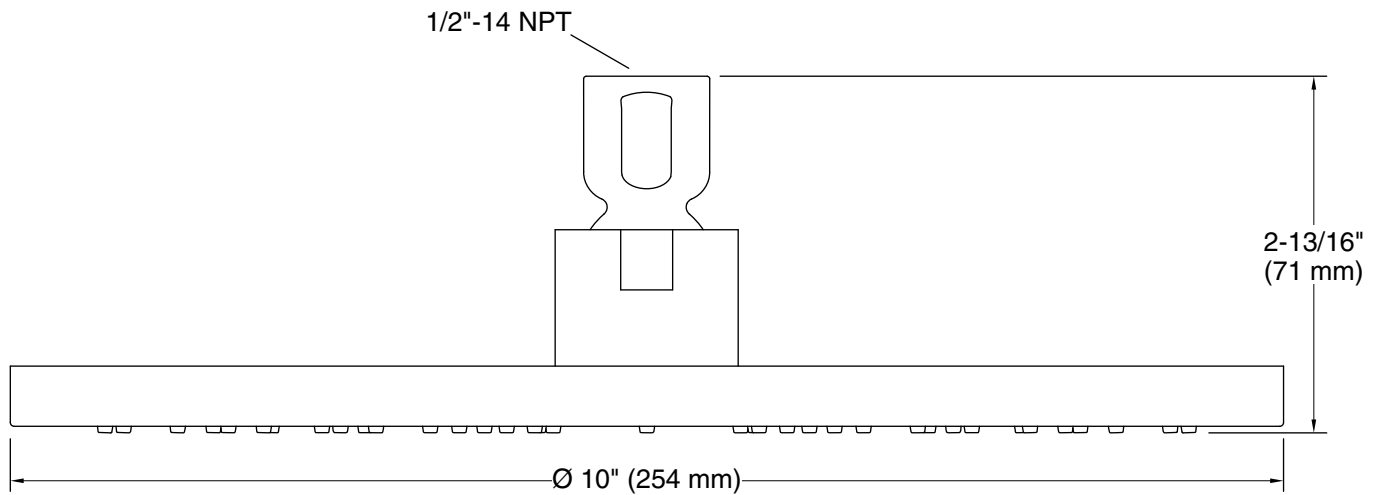

Technical Information

All product dimensions are nominal.

Showerhead/Body Spray:

Rated maximum flow: 1.75 gal/min (6.6 l/min)

Pressure: 80 psi (5.5 bar)

Notes

For use with automatic compensating valves rated at 1.4 gal/min (5.3 l/min) or less.

Install this product according to the installation instructions.