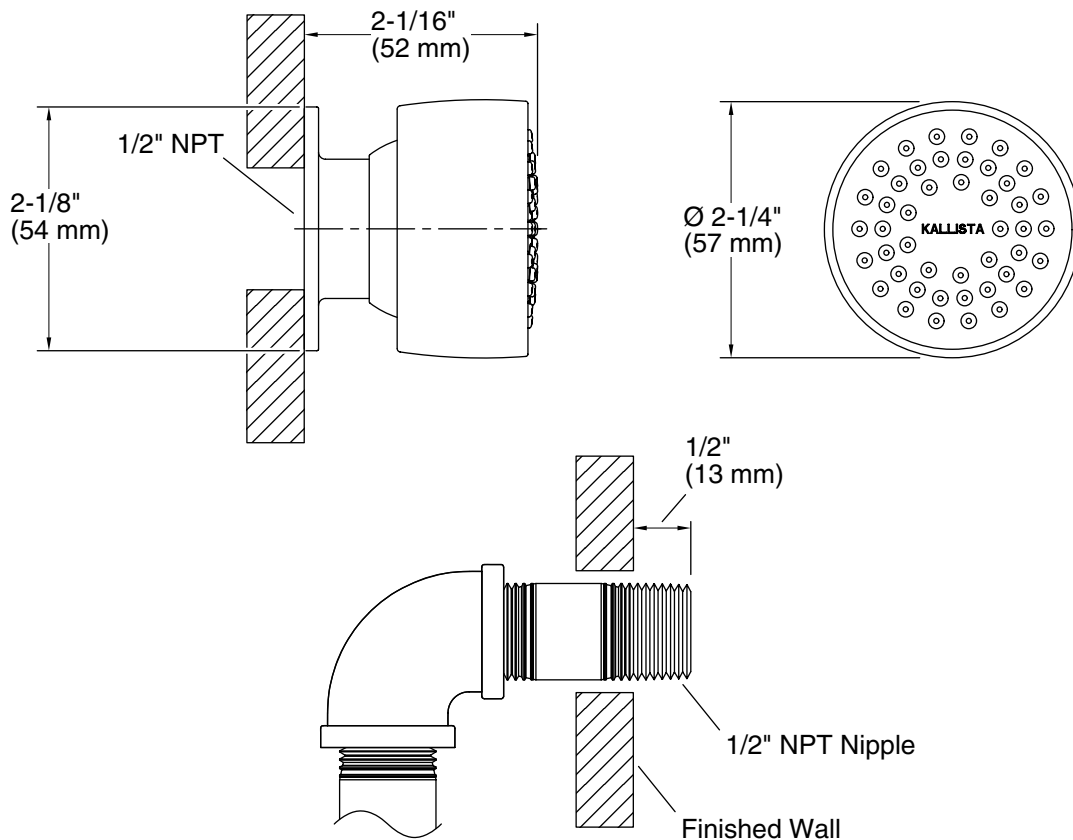

FEATURES

- Features an internal volume control for complete shut-off
- No separate volume control valve and trim necessary
- Sprayhead pivots 25 degrees
- Sprayface resists hard water build-up and is easy to clean
- 2.5 gal/min (9.5 l/min) flow rate
- Solid brass construction for durability and reliability
- Quarter-turn washerless ceramic disc valves
- Complements Kallista faucets and fixtures

CODES/STANDARDS APPLICABLE

- Specified model meets or exceeds the following:
- ASME A112.18.1/CSA B125.1

P22078

SPECIFIED MODEL			
Model	Description	Finishes	
P22078-00	TurnSpray Modern Body Spray	<input type="checkbox"/> CP Polished Chrome	<input type="checkbox"/> AD Nickel Silver
		<input type="checkbox"/> AG Brushed Nickel	<input type="checkbox"/> BZ Antique Bronze