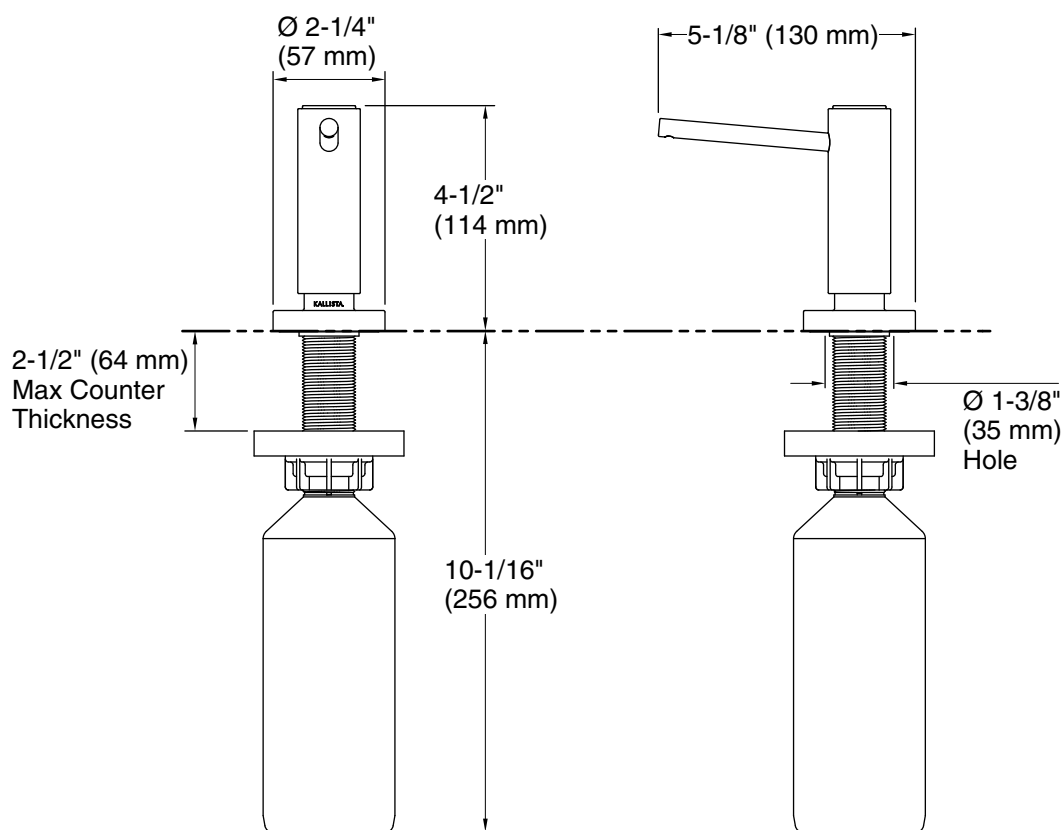

FEATURES

- Solid brass construction for durability and reliability
- Easy installation
- Greater thread allows product to be used with up to 2-1/2" (64 mm) countertop material
- Refillable from above counter
- Large 16 oz (473 ml) capacity bottle
- Complements the One kitchen faucet collection

SPECIFIED MODEL

Model	Description	Finishes				
P25215-00	One Soap/Lotion Dispenser	<input type="checkbox"/> CP Polished Chrome	<input type="checkbox"/> AD Nickel Silver	<input type="checkbox"/> AG Brushed Nickel	<input type="checkbox"/> GN Gunmetal	<input type="checkbox"/> ULB Unlacquered Brass