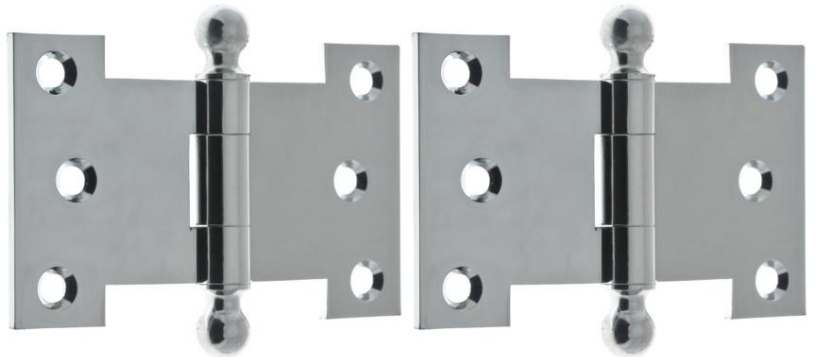

"Demand Quality, Demand idh" ©

by St. Simons, Inc.

idhbrass.com

Premium Quality Solid Brass Decorative Hardware & Bath Accessories

Product Data Sheet
Premium Grade Solid Brass
2-1/2" x 4" Parliament Hinge with Ball Finials (Pair)
Item# 80254

Dimensions:

- Length of Joint: 2.5"
- Width Open: 4.0"
- Gauge of Metal: 0.13"
- Finial Diameter: 0.50"
- Barrel Diameter: 0.50"
- Net Weight: 6.6 oz. (1 Hinge)
- Net Weight: 13.2 oz. (2 Hinge)
- Gross Weight: 15.8 oz. (per inner box)

Dimensions are for reference use only.

For exact dimensions, please measure actual part.

Product Description & Features: 80254

Solid Brass 2-1/2" x 4" Parliament Hinge with Ball Finials (Pair)

- Solid Brass Phillips Flathead Screws
- Screws: #10 x 1.00"
- Screw Qty. per box: 12
- Packing per box: 1 pair
- Pin Material: 304 Stainless Steel

Catalog Section: J

2-1/2" x 4" Parliament Hinge with Ball Finials (Pair)

Item# 80254

Date: Rev 03/15