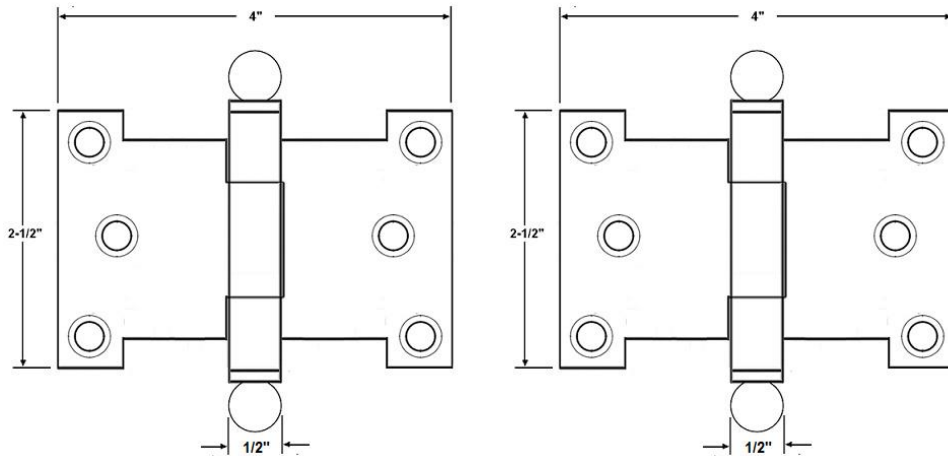

"Demand Quality, Demand idh" ©

by St. Simons, Inc.

idhbrass.com

Premium Quality Solid Brass Decorative Hardware & Bath Accessories

Product Data Sheet
Premium Grade Solid Brass
2-1/2" x 4" Parliament Hinge with Ball Finials (Pair)
Item# 80254

Dimensions:

- Length of Joint: 2.5"
- Width Open: 4.0"
- Gauge of Metal: 0.13"
- Finial Diameter: 0.50"
- Barrel Diameter: 0.50"
- Net Weight: 6.6 oz. (1 Hinge)
- Net Weight: 13.2 oz. (2 Hinge)
- Gross Weight: 15.8 oz. (per inner box)

Dimensions are for reference use only.

For exact dimensions, please measure actual part.

Product Description & Features: 80254

Solid Brass 2-1/2" x 4" Parliament Hinge with Ball Finials (Pair)

- Solid Brass Phillips Flathead Screws
- Screws: #10 x 1.00"
- Screw Qty. per box: 12
- Packing per box: 1 pair
- Pin Material: 304 Stainless Steel

Catalog Section: J

2-1/2" x 4" Parliament Hinge with Ball Finials (Pair)

Item# 80254

Date: Rev 03/15