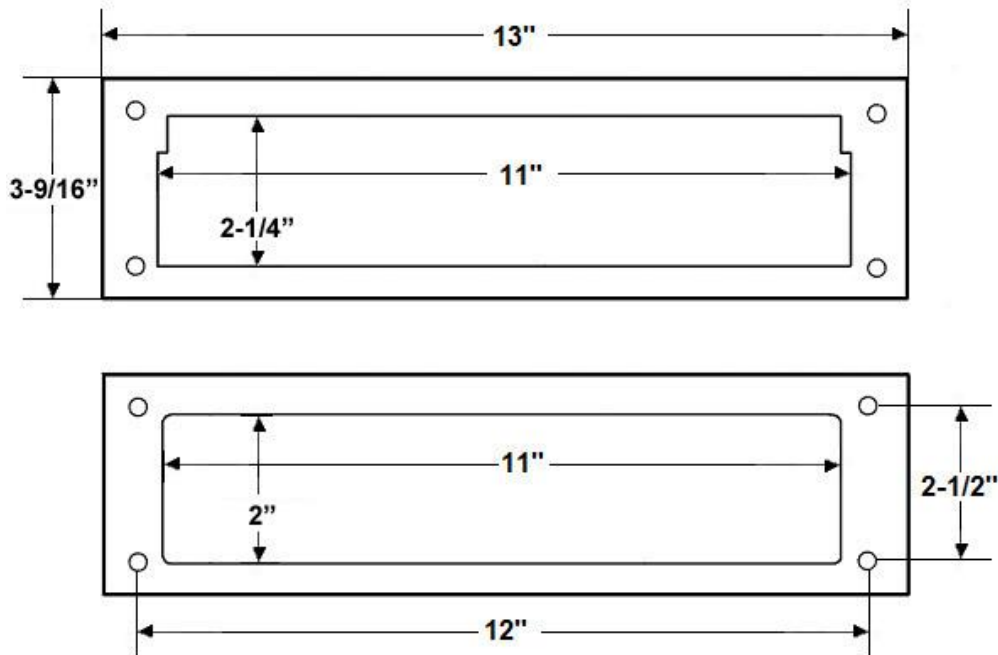

**Dimensions:**

- Height: 3-9/16"
- Width: 13"
- Opening: 11" x 2"
- Weight: 24 oz.

*Dimensions are for reference use only.  
 For exact dimensions, please measure actual part.*

**Product Description & Features:**

22120 Solid Brass Magazine Mail Plate & Open Back Plate

**Catalog Section: I**

**Magazine Mail Plate & Open Back Plate**

Item# 22120

Date: Rev 03/13