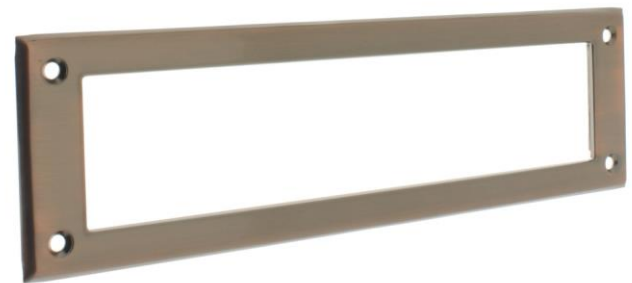

"The Special Finishes Specialist" ©

by St. Simons, Inc.

idhbrass.com

Quality Solid Brass Decorative Hardware & Bath Accessories

Product Data Sheet  
 Premium Grade Solid Brass  
**Magazine Mail Plate & Open Back Plate**  
 Item# 22120

**Dimensions:**

- Height: 3-9/16"
- Width: 13"
- Opening: 11" x 2"
- Weight: 24 oz.

*Dimensions are for reference use only.  
 For exact dimensions, please measure actual part.*

**Product Description & Features:**

22120 Solid Brass Magazine Mail Plate & Open Back Plate

**Catalog Section: I**

**Magazine Mail Plate & Open Back Plate**

Item# 22120

Date: Rev 03/13