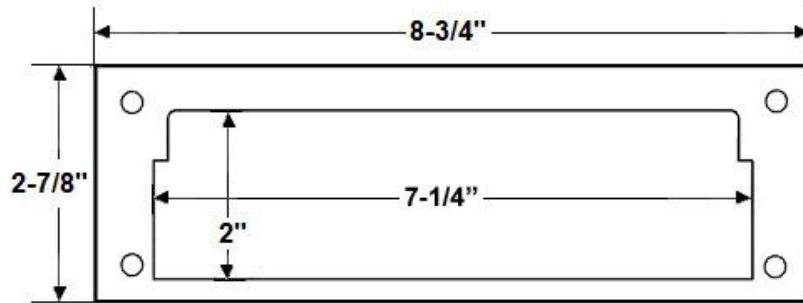

"The Special Finishes Specialist" ©

by St. Simons, Inc.

idhbrass.com

Quality Solid Brass Decorative Hardware & Bath Accessories

Product Data Sheet
 Premium Grade Solid Brass
Letter Mail Plate & Open Back Plate
 Item# 22110

Dimensions:

- Height: 2-7/8"
- Width: 8-3/4"
- Opening: 7" x 1-3/4"
- Weight: 14 oz.

Dimensions are for reference use only.

For exact dimensions, please measure actual part.

Product Description & Features:

22110 Solid Brass Letter Mail Plate & Open Back Plate

Catalog Section: I

Letter Mail Plate & Open Back Plate

Item# 22110

Date: Rev 03/13