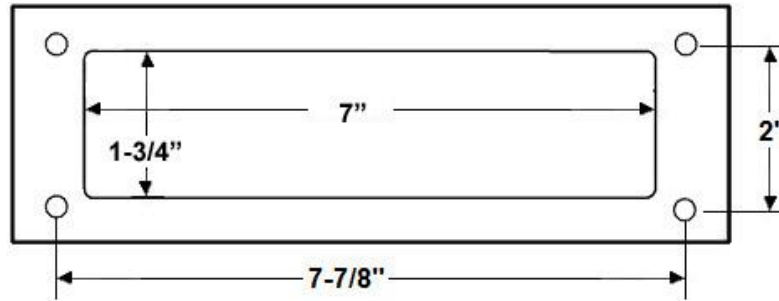

Dimensions:

- Height: 2-7/8"
- Width: 8-3/4"
- Opening: 7" x 1-3/4"
- Weight: 14 oz.

Dimensions are for reference use only.

For exact dimensions, please measure actual part.

Product Description & Features:

22110 Solid Brass Letter Mail Plate & Open Back Plate

Catalog Section: I

Letter Mail Plate & Open Back Plate

Item# 22110

Date: Rev 03/13