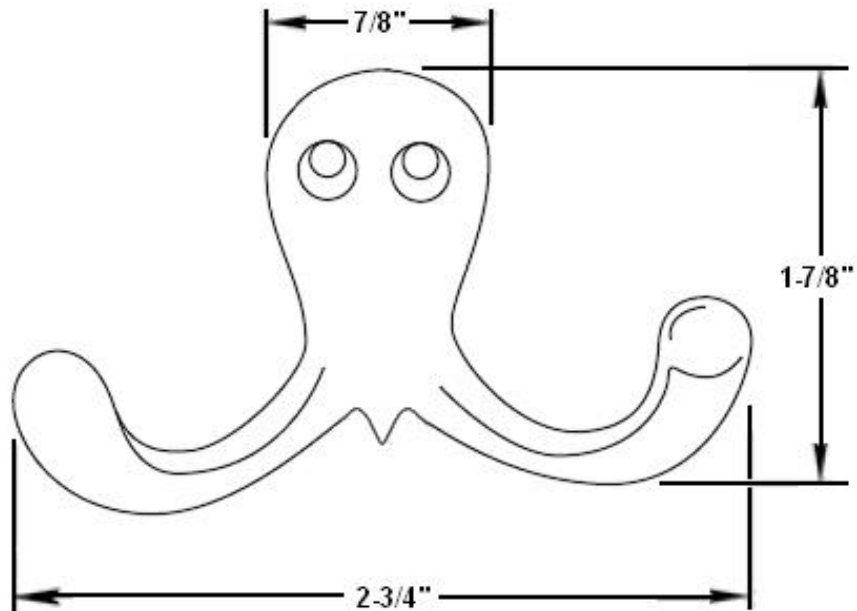

"The Special Finishes Specialist" ©

by St. Simons, Inc.

idhbrass.com

Quality Solid Brass Decorative Hardware & Bath Accessories

Product Data Sheet
Premium Grade Solid Brass
Double Hook
Item# 17016

Dimensions:

- Projection: 1-1/2"
- Overall Height: 1-7/8"
- Overall Width: 2-3/4"
- Weight: 1-1/4 oz.

*Dimensions are for reference use only.
For exact dimensions, please measure actual part.*

Product Description & Features:

17016 Solid Brass Double Hook

Catalog Section: F

Double Hook

Item# 17016

Date: Rev 03/13