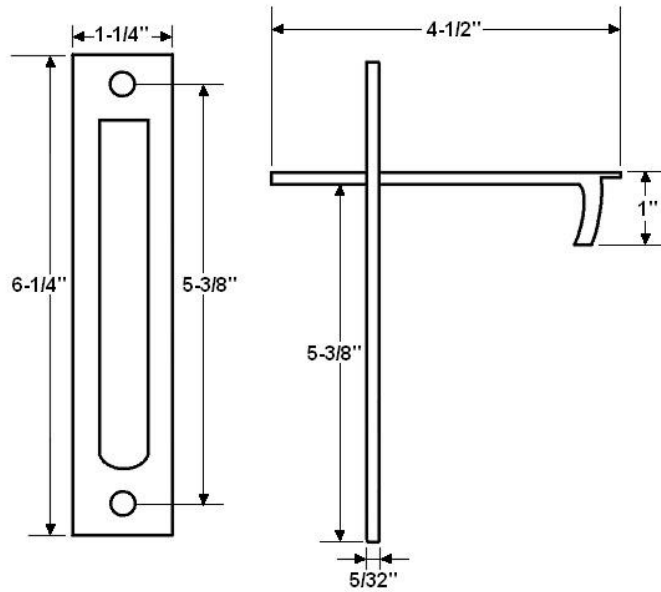

"The Special Finishes Specialist" ©

by St. Simons, Inc.

idhbrass.com

Quality Solid Brass Decorative Hardware & Bath Accessories

Product Data Sheet
Premium Grade Solid Brass
6-1/4" Edge Pull
Item# 14010

Dimensions:

- Overall Height: 6-1/4"
- Overall Width: 1-1/4"
- c/c: 5-3/8"
- Projection: 3-1/4"
- Weight: 9 oz.

*Dimensions are for reference use only.
For exact dimensions, please measure actual part.*

Product Description & Features:

14010 Solid Brass 6-1/4" Edge Pull

- Spring Loaded

Catalog Section: H

6-1/4" Edge Pull

Item# 14010

Date: Rev 03/13