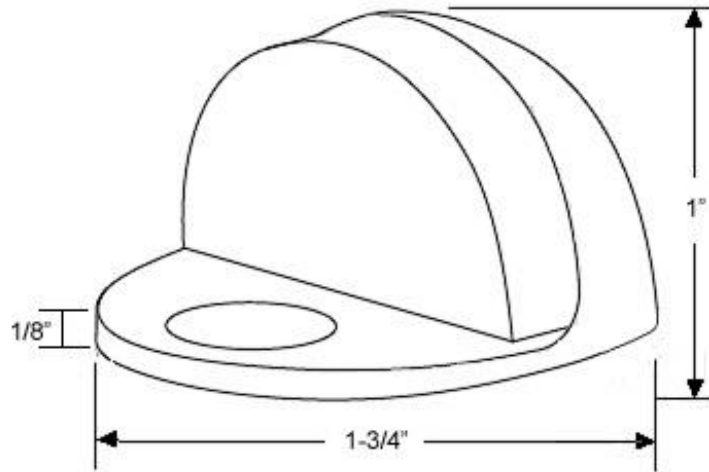

"The Special Finishes Specialist" ©

by St. Simons, Inc.

idhbrass.com

Quality Solid Brass Decorative Hardware & Bath Accessories

Product Data Sheet
Premium Grade Solid Brass
Low Dome Stop
Item# 13060

Dimensions:

- Overall Height: 1"
- Base Diameter: 1-3/4"
- Base Height: 1/8"
- Maximum Clearance: 3/4"
- Body Weight: 3-1/2 oz.

*Dimensions are for reference use only.
For exact dimensions, please measure actual part.*

Product Description & Features:

13060 Solid Brass Low Profile Dome Door Stop

- Superior grade rubber bumper
- Wood screws with plastic anchors for wood floor application
- Machine screws with lead anchors for cement floor application
- Extra black rubber tip included
- Ideal for both residential and commercial applications