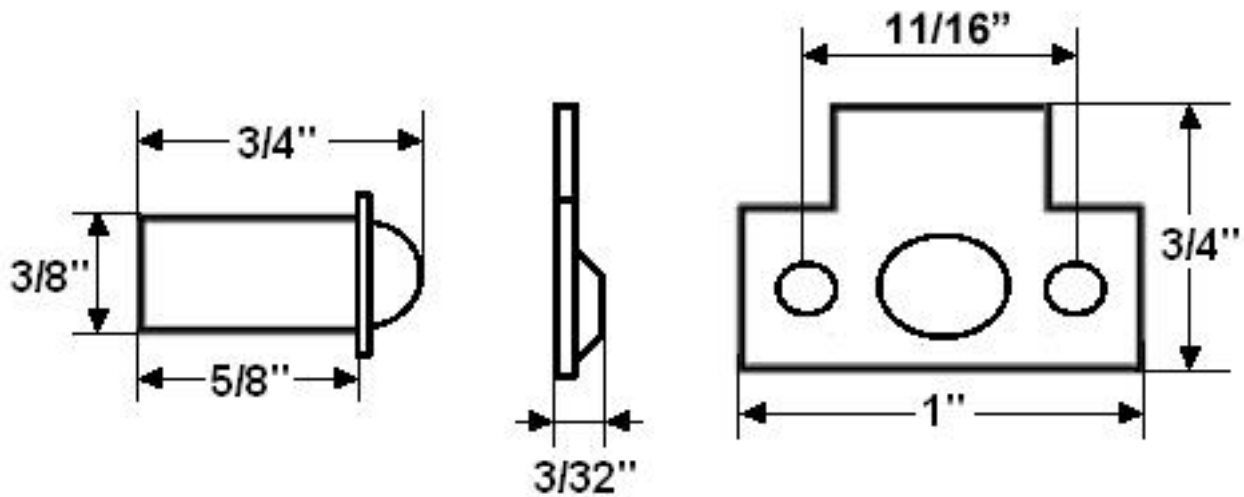

"The Special Finishes Specialist" ©

by St. Simons, Inc.

idhbrass.com

Quality Solid Brass Decorative Hardware & Bath Accessories

Product Data Sheet  
Premium Grade Solid Brass  
**Mini Ball Catch**  
Item# 12040

**Dimensions:**

- Plate Size: 1" x 3/4"
- Tube Diameter: 3/8"
- Tube Length: 3/4"
- Weight: 1/2 oz.

*Dimensions are for reference use only.*

*For exact dimensions, please measure actual part.*

**Product Description & Features:**

12040 Solid Brass Mini Ball Catch

**Catalog Section: K**

**Mini Ball Catch**

Item# 12040

Date: Rev 03/13