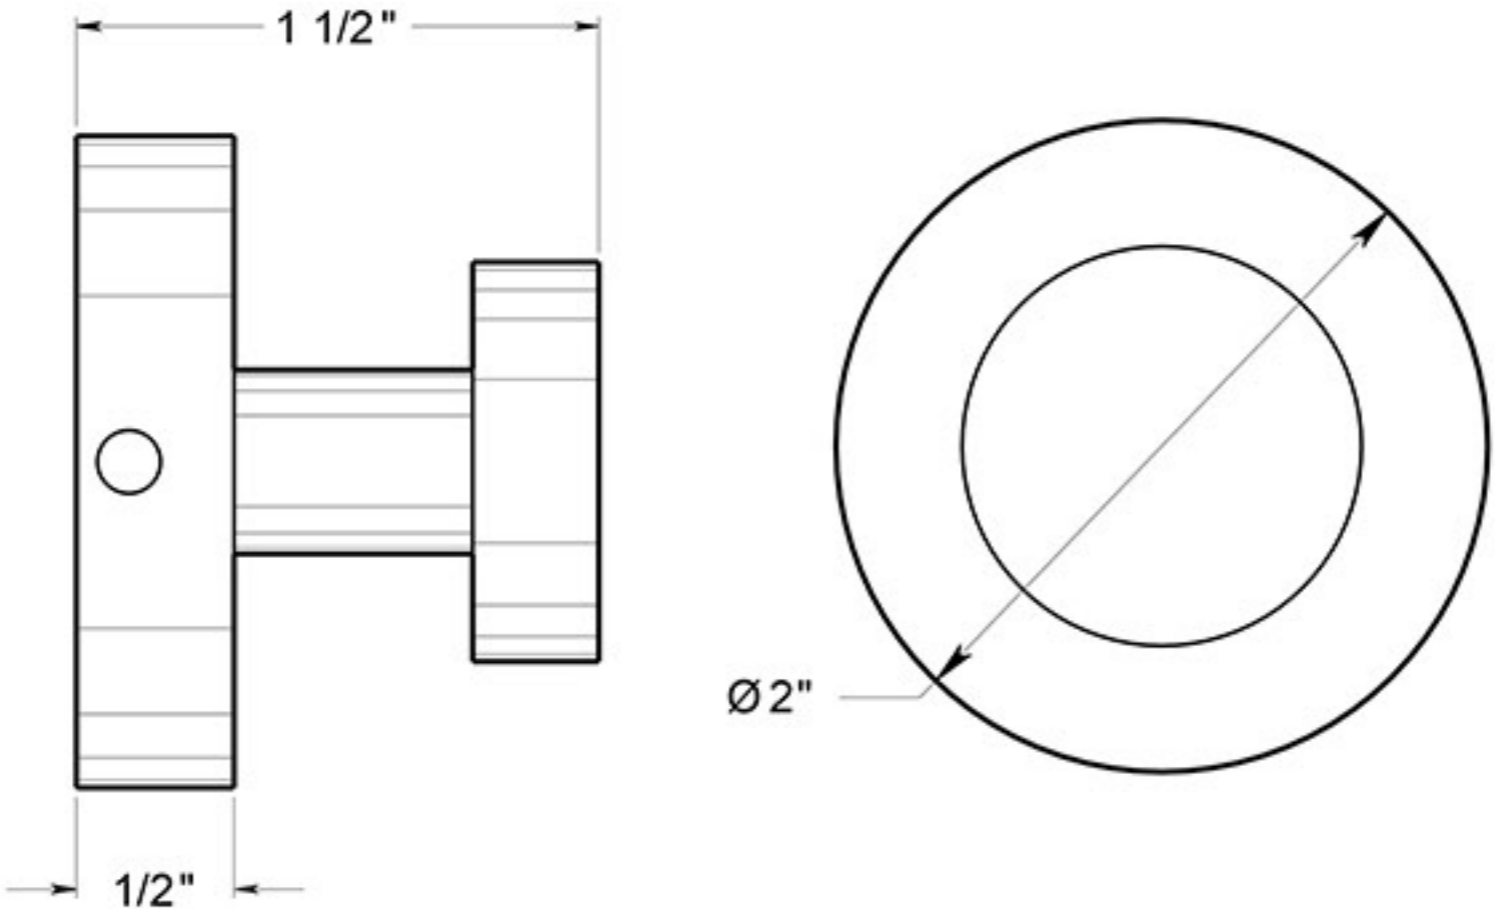

BBS2009

SINGLE ROBE HOOK / SOLID BRASS

<p>DRAWING NOT TO SCALE</p>	<p>NOTE: Deltana reserves the right to constantly improve its products and is not responsible for differences between the product in-hand and the specifications contained in this drawing. We do not recommend to pre-drill holes or pre-cut woods or metals based on the drawing information if the veracity of the specifications has not been proven by the live product.</p>
-----------------------------	---