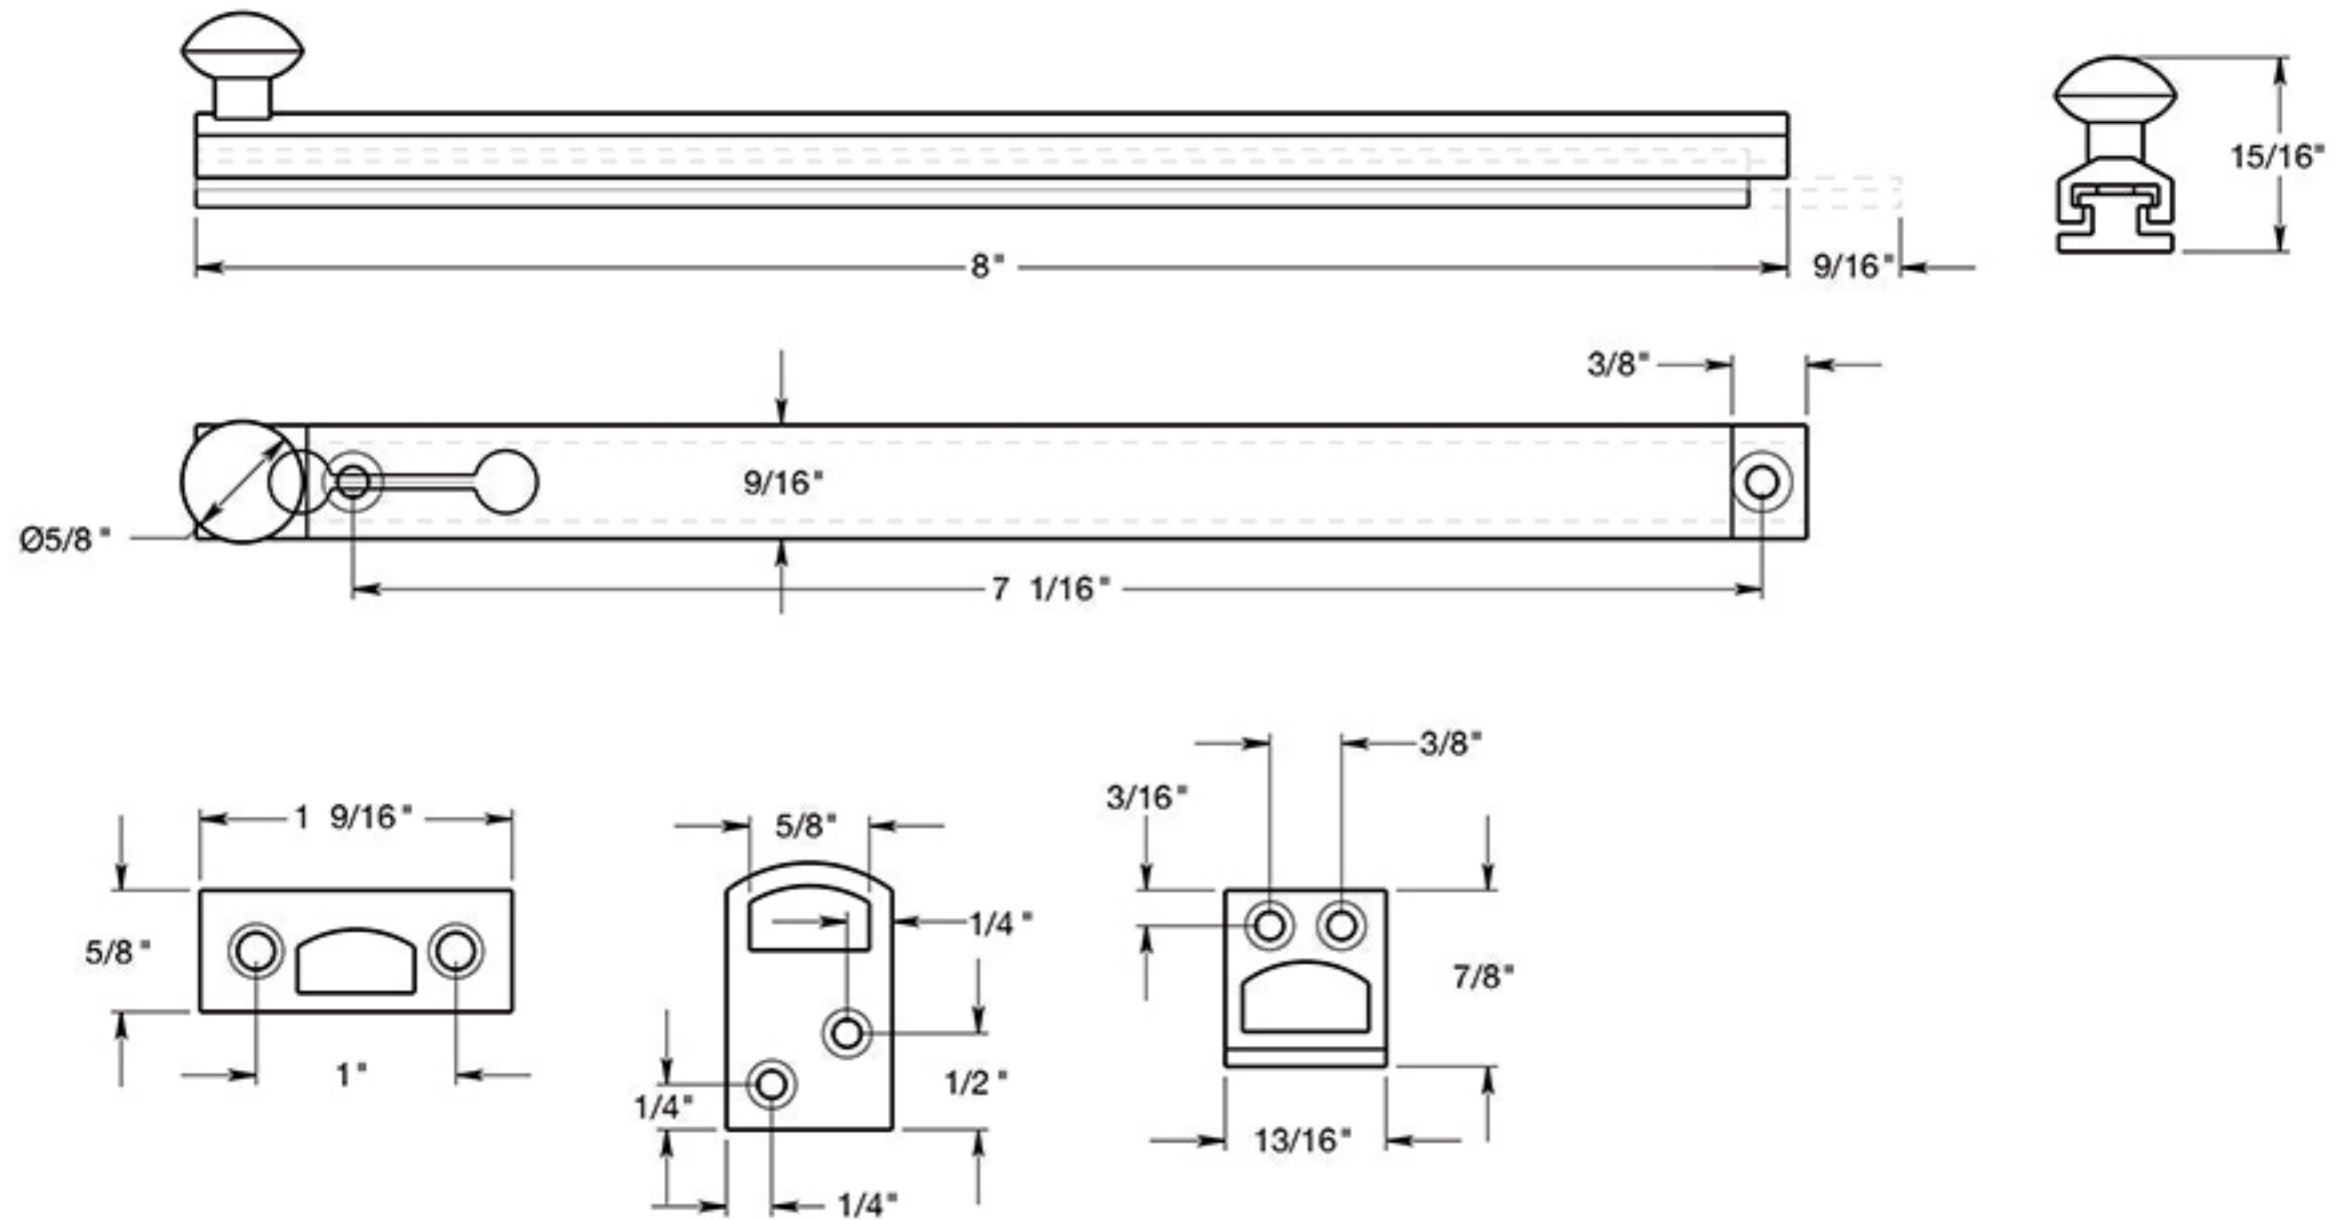

# 8SBCS

8" SURFACE BOLTS / HD / CONCEALED SCREWS / SOLID BRASS

DRAWING NOT TO SCALE

NOTE: Deltana reserves the right to constantly improve its products and is not responsible for differences between the product in-hand and the specifications contained in this drawing. We do not recommend to pre-drill holes or pre-cut woods or metals based on the drawing information if the veracity of the specifications has not been proven by the live product.