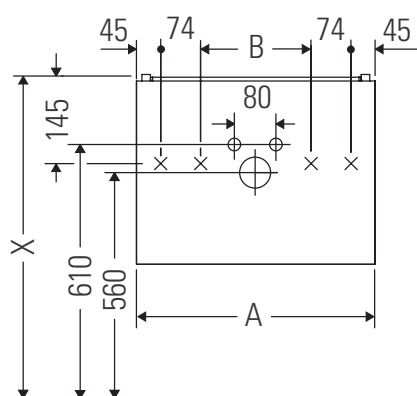

L-Cube

LC 6275

Mounting instructions

A	B	W	X
mm	mm	mm	mm
584	346	135	715

Vero Air # 235060

Instructions for use

The bathroom furniture range complies with the standards and guidelines applicable at the time of delivery and is designed for use in bathrooms. Direct contact with water should be avoided, for example, when showering.