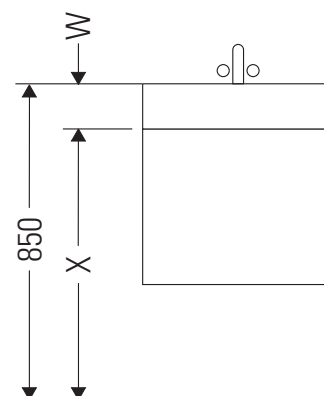

L-Cube

LC 6275

Mounting instructions

A	B	W	X
mm	mm	mm	mm
584	346	135	715

Vero Air # 235060

Instructions for use

The bathroom furniture range complies with the standards and guidelines applicable at the time of delivery and is designed for use in bathrooms. Direct contact with water should be avoided, for example, when showering.