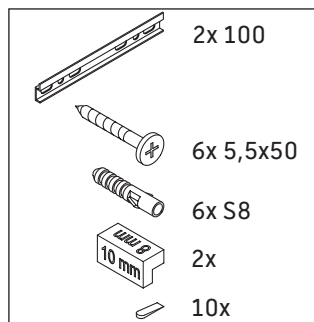

L-Cube

LC 6275

Mounting instructions

A	B	W	X
mm	mm	mm	mm
584	346	135	715

Vero Air # 235060

Instructions for use

The bathroom furniture range complies with the standards and guidelines applicable at the time of delivery and is designed for use in bathrooms. Direct contact with water should be avoided, for example, when showering.