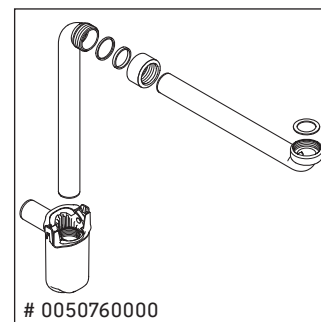

L-Cube

LC 6275

Mounting instructions

A	B	W	X
mm	mm	mm	mm
584	346	135	715

Vero Air # 235060

Instructions for use

The bathroom furniture range complies with the standards and guidelines applicable at the time of delivery and is designed for use in bathrooms. Direct contact with water should be avoided, for example, when showering.