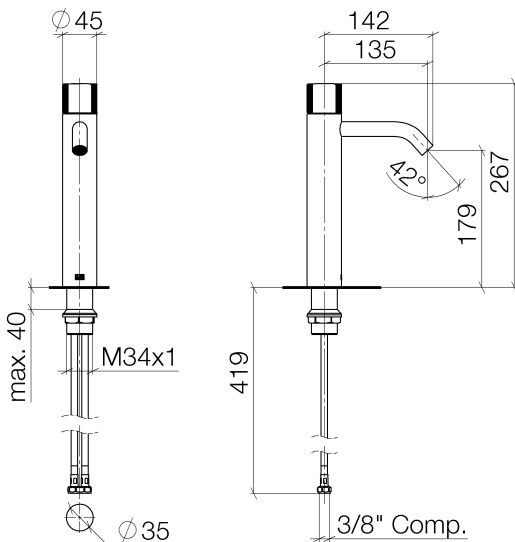

Sink - Meta

META PURE Single-lever lavatory mixer with extended shank without drain - platinum matte

Article number: 33 537 664-06 0010

- 5-3/8" Projection
- Progressive temperature cartridge
- Rigid spout
- Round aerated stream
- Total height 10-1/2"
- Height to aerator/spout outlet 7"
- 1-3/8" hole diameter
- 2 x pressure hose with 3/8" compression fitting
- Water flow rate limited to max. 1.2 gpm
- lead-free
- For combination with vessel sinks.

platinum matte

Dimensional drawing

All dimensions in mm / inch = mm x 0,0394

Sink - Meta

META PURE Single-lever lavatory mixer with extended shank without drain - platinum matte

Article number: 33 537 664-06 0010

Flow rate chart

Sink - Meta

META PURE Single-lever lavatory mixer with extended shank without drain - platinum matte

Article number: 33 537 664-06 0010

Other surface finishes

polished chrome

33 537 664-00 0010