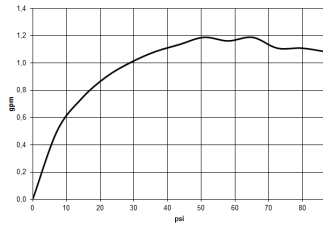

Sink - Meta

META PURE Single-lever lavatory mixer with extended shank without drain - platinum matte

Article number: 33 537 664-06 0010

- 5-3/8" Projection
- Progressive temperature cartridge
- Rigid spout
- Round aerated stream
- Total height 10-1/2"
- Height to aerator/spout outlet 7"
- 1-3/8" hole diameter
- 2 x pressure hose with 3/8" compression fitting
- Water flow rate limited to max. 1.2 gpm
- lead-free
- For combination with vessel sinks.

platinum matte

Dimensional drawing

All dimensions in mm / inch = mm x 0,0394

Sink - Meta

META PURE Single-lever lavatory mixer with extended shank without drain - platinum matte

Article number: 33 537 664-06 0010

Flow rate chart

Sink - Meta

META PURE Single-lever lavatory mixer with extended shank without drain - platinum matte

Article number: 33 537 664-06 0010

Other surface finishes

polished chrome

33 537 664-00 0010