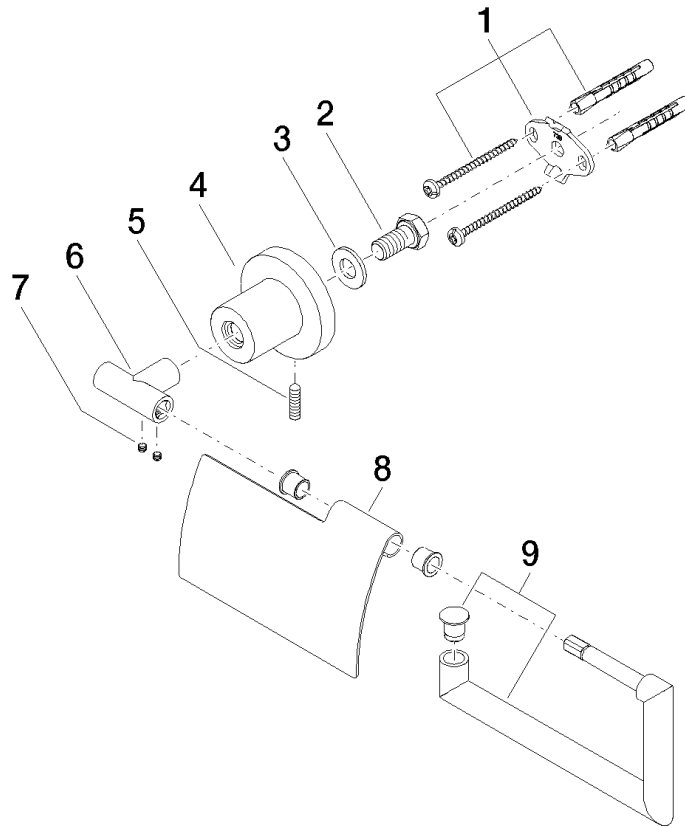

Product specifications

- width 152mm
- height 100 mm
- rosette Ø 55 mm
- 77 mm projection

Surfaces

- | | |
|-----------------|-------------|
| • chrome | 83510892-00 |
| • platinum matt | 83510892-06 |
| • platinum | 83510892-08 |
| • matt black | 83510892-33 |

Exploded assembly drawing

Order quantity

No.	Article number	Name	Installation quantity
1	0517207390090	fixing set	1
2	09303007190	screw	1
3	09301104690	disc	1
4	081789505ff	holder	1
5	0431111130090	pin	1
6	05178955300ff	holder	1
7	09311103890	pin	2
8	081102514ff	lid	1
9	90282264100ff	holder	1