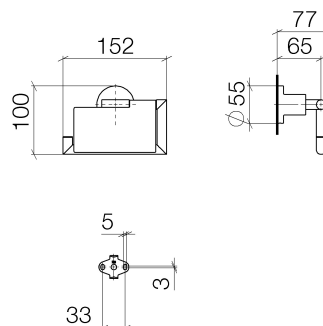

Product specifications

- width 152mm
- height 100 mm
- rosette Ø 55 mm
- 77 mm projection

Surfaces

- | | |
|-----------------|-------------|
| • chrome | 83510892-00 |
| • platinum matt | 83510892-06 |
| • platinum | 83510892-08 |
| • matt black | 83510892-33 |

Exploded assembly drawing

Order quantity

No.	Article number	Name	Installation quantity
1	0517207390090	fixing set	1
2	09303007190	screw	1
3	09301104690	disc	1
4	081789505ff	holder	1
5	0431111130090	pin	1
6	05178955300ff	holder	1
7	09311103890	pin	2
8	081102514ff	lid	1
9	90282264100ff	holder	1