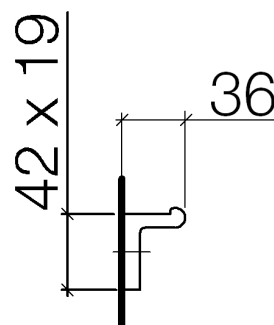

Product specifications

- Width 3/4"
- Height 1-5/8"
- 1-3/8" Projection

Surfaces

- chrome 83251670-00
- matt platinum 83251670-06

Exploded assembly drawing

Order quantity

No.	Article number	Name	Installation quantity
1	0517207160090	fixing set	1
2	0431110040090	pin	1
3	081860530ff	hook	1