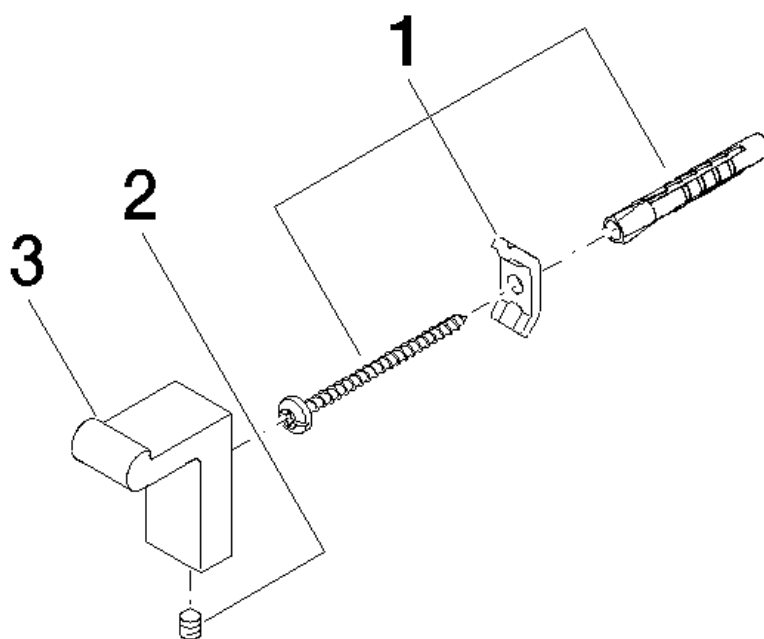

Product specifications

- Width 3/4"
- Height 1-5/8"
- 1-3/8" Projection

Surfaces

- chrome 83251670-00
- matt platinum 83251670-06

Exploded assembly drawing

Order quantity

No.	Article number	Name	Installation quantity
1	0517207160090	fixing set	1
2	0431110040090	pin	1
3	081860530ff	hook	1