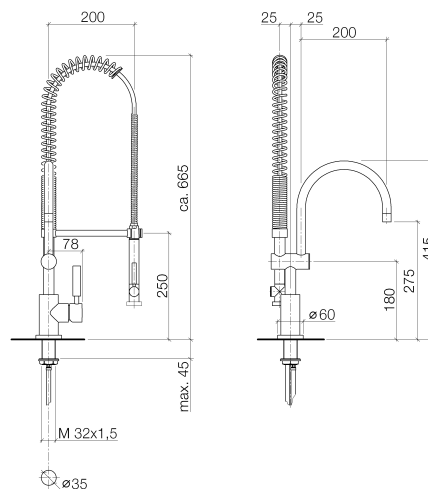

### Product specifications

#### • 7-7/8" Projection

- Swivel spout 360°
- Aerated stream and spray mode
- Total height 16-3/8"
- 26-1/8" approximate height of Profi spray
- Height to aerator/spout outlet 10-7/8"
- 1-3/8" hole diameter
- 2x 3/8" US flexible supply lines
- Hand spray with descaling system
- Water flow rate limited to max. 1.5 gpm
- low lead compliant

#### (ADA)

**Internal backflow preventer.**

**36 psi minimum recommended water pressure**

Kitchen

**Tara Classic Profi single-lever mixer**

Article number: 33880888ff0010

**Surfaces**

- chrome 33880888-000010
- matt platinum 33880888-060010
- platinum 33880888-080010

**Exploded assembly drawing**

**Order quantity**

<b>No.</b>	<b>Article number</b>	<b>Name</b>	<b>Installation quantity</b>
1	09160203490	spring	1
2	093002065ff	hose	1
3	09230104790	back-flow preventer	1
4	09230114190	back-flow preventer	1
5	09300106710ff	adaptor	1
6	90198801901ff	spout	1
7	04172001400ff	holder	1
8	09184003590	sleeve	1
9	9015050630090	cartridge	1
10	0428101480090	accessories	1
11	092404107ff	nut	1
12	90208804000ff	handle	1
13	09301103290	disc	1
14	09311101090	pin	1
15	092404048ff	nipple	1
16	092062005ff	handle	1
17	09141010290	seal	1
18	092810055ff	rosette	1
19	0423100090290	fixing set	1
20	0430040450090	hose	2
21	09300101090	adaptor	1
22	09184009090	sleeve	1
23	04121109711ff	shower	1