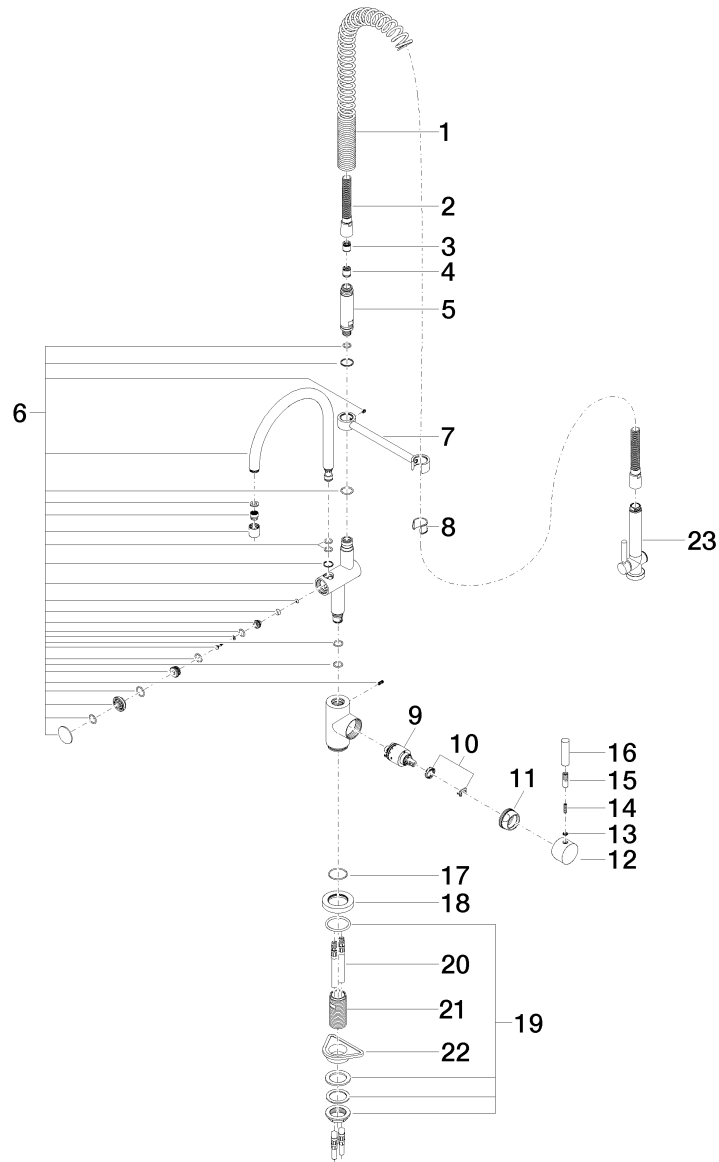

## Tara Classic Profi single-lever mixer

Article number: 33880888ff0010

#### • 7-7/8" Projection

- Swivel spout 360°
- Aerated stream and spray mode
- Total height 16-3/8"
- 26-1/8" approximate height of Profi spray
- Height to aerator/spout outlet 10-7/8"
- 1-3/8" hole diameter
- 2x 3/8" US flexible supply lines
- Hand spray with descaling system
- Water flow rate limited to max. 1.5 gpm
- low lead compliant

#### (ADA)

**Internal backflow preventer.**

**36 psi minimum recommended water pressure**

Kitchen

**Tara Classic Profi single-lever mixer**

Article number: 33880888ff0010

**Surfaces**

- chrome 33880888-000010
- matt platinum 33880888-060010
- platinum 33880888-080010

**Exploded assembly drawing**

**Order quantity**

<b>No.</b>	<b>Article number</b>	<b>Name</b>	<b>Installation quantity</b>
1	09160203490	spring	1
2	093002065ff	hose	1
3	09230104790	back-flow preventer	1
4	09230114190	back-flow preventer	1
5	09300106710ff	adaptor	1
6	90198801901ff	spout	1
7	04172001400ff	holder	1
8	09184003590	sleeve	1
9	9015050630090	cartridge	1
10	0428101480090	accessories	1
11	092404107ff	nut	1
12	90208804000ff	handle	1
13	09301103290	disc	1
14	09311101090	pin	1
15	092404048ff	nipple	1
16	092062005ff	handle	1
17	09141010290	seal	1
18	092810055ff	rosette	1
19	0423100090290	fixing set	1
20	0430040450090	hose	2
21	09300101090	adaptor	1
22	09184009090	sleeve	1
23	04121109711ff	shower	1