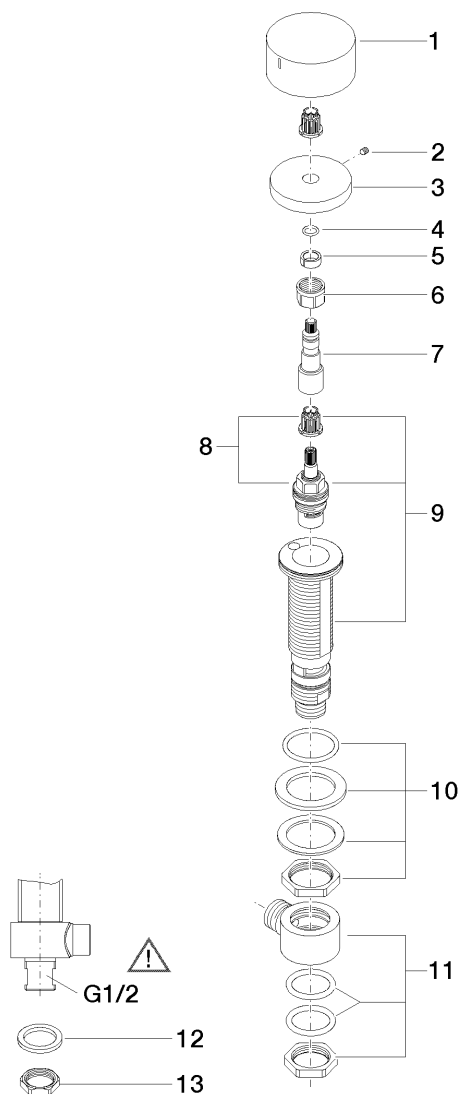

Product specifications

- 1-1/4" hole diameter
- Handle Ø 2-3/8"
- Without flange

Surfaces

- chrome 20000740-00
- matt platinum 20000740-06

Exploded assembly drawing

Order quantity

| No. | Article number | Name | Installation quantity |
|------------|-----------------------|-----------------|------------------------------|
| 1 | 092074005ff | handle (cold) | 1 |
| 2 | 09311100790 | pin | 1 |
| 3 | 092774003ff | rosette | 1 |
| 4 | 09141006090 | seal | 1 |
| 5 | 09141502090 | ring | 1 |
| 6 | 09233002390 | nut | 1 |
| 7 | 092906107ff | spindle | 1 |
| 8 | 9090031330090 | top | 1 |
| 9 | 0417110453390 | side panel | 1 |
| 10 | 0423100327890 | fixing set | 1 |
| 11 | 0417110231090 | distributor | 1 |
| 12 | 09301105990 | disc | 1 |
| 13 | 09231001290 | nut | 1 |