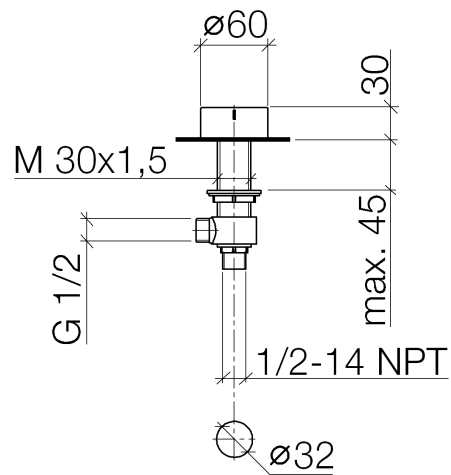

Product specifications

- 1-1/4" hole diameter
- Handle Ø 2-3/8"
- Without flange

Surfaces

- chrome 20000740-00
- matt platinum 20000740-06

Exploded assembly drawing

Order quantity

| No. | Article number | Name | Installation quantity |
|------------|-----------------------|-----------------|------------------------------|
| 1 | 092074005ff | handle (cold) | 1 |
| 2 | 09311100790 | pin | 1 |
| 3 | 092774003ff | rosette | 1 |
| 4 | 09141006090 | seal | 1 |
| 5 | 09141502090 | ring | 1 |
| 6 | 09233002390 | nut | 1 |
| 7 | 092906107ff | spindle | 1 |
| 8 | 9090031330090 | top | 1 |
| 9 | 0417110453390 | side panel | 1 |
| 10 | 0423100327890 | fixing set | 1 |
| 11 | 0417110231090 | distributor | 1 |
| 12 | 09301105990 | disc | 1 |
| 13 | 09231001290 | nut | 1 |