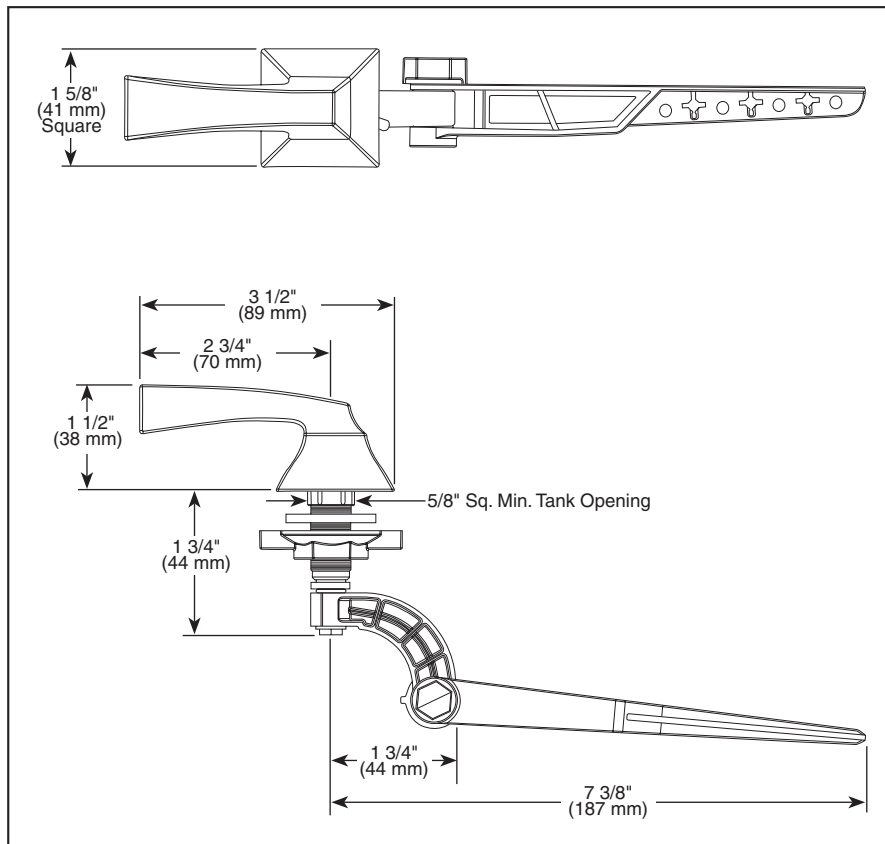

ACCESSORIES

- Dryden™ Bath Collection
- Universal Tank Lever

Submitted Model No.: _____

Specific Features: _____

STANDARD SPECIFICATIONS:

- Installation instructions included with product.
- Universal left front or left side mount tank lever.
- Can work in right side mount toilets.