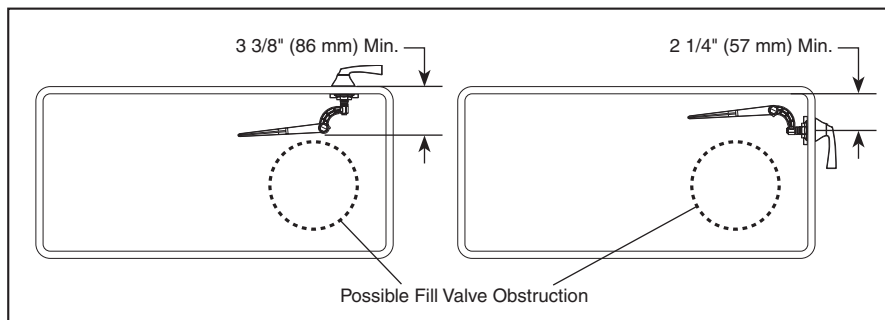

▲ Designate proper finish suffix

Delta reserves the right (1) to make changes in specifications and materials, and (2) to change or discontinue models, both without notice or obligation. Dimensions are for reference only. See current full-line price book or www.deltafaucet.com for finish options and product availability.

DSP-A-75160 Rev. B

Liberty Hardware Manufacturing Corporation
140 Business Park Drive
Winston-Salem, NC 27107
800.542.3789
www.libertyhardware.com
© 2015 LHMC, A Masco Company