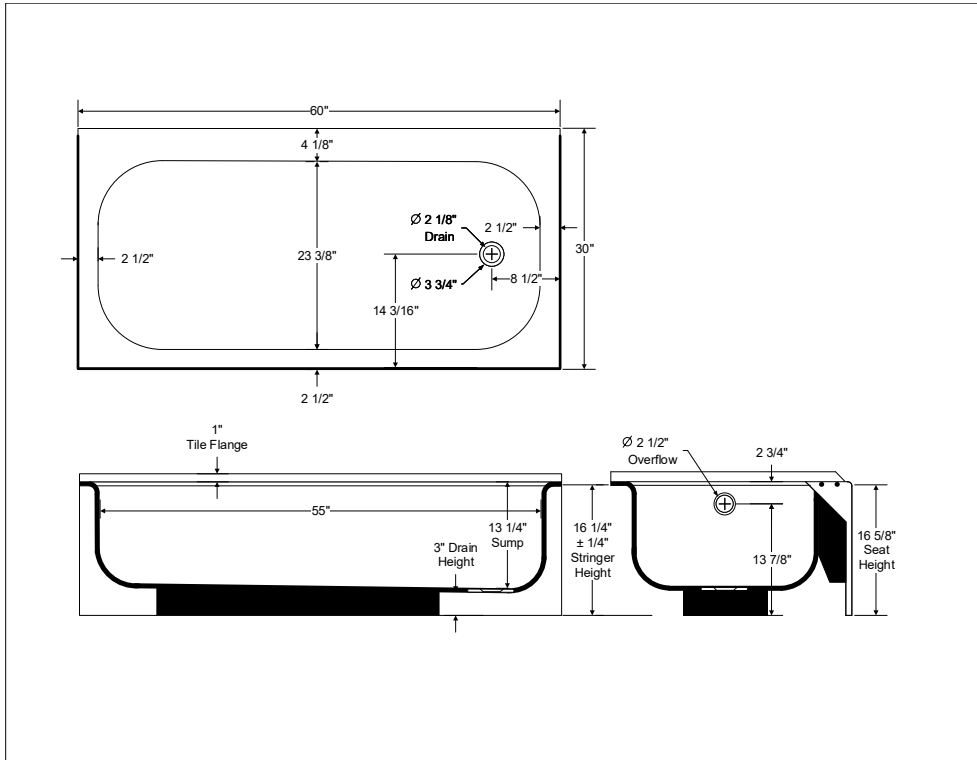

5' SynIron 1 AFR

Model number:

BZ010006

Dimensions: 60" x 30" x 17"

Installation: Alcove

Material: Porcelain-finished Steel

Standard Features:

Aloha AFR Bathtub with SynIron 1 Sprayed Backing

Biscuit

Certifications

MAAX products adhere to one or more of the following certifications:

5' SynIron 1 AFR

Model number:

BZ010006

Dimensions: 60" x 30" x 17"

Installation: Alcove

Material: Porcelain-finished Steel

Dimensions:

60 x 30 x 16 5/8 in.

Water capacity:

42 gallons

Weight:

81 lbs

Bathing well:

55 X 23 3/8 in.

Deep sump height:

13 1/4 in.

Deck width:

30 in.

Drain location:

Left

Right