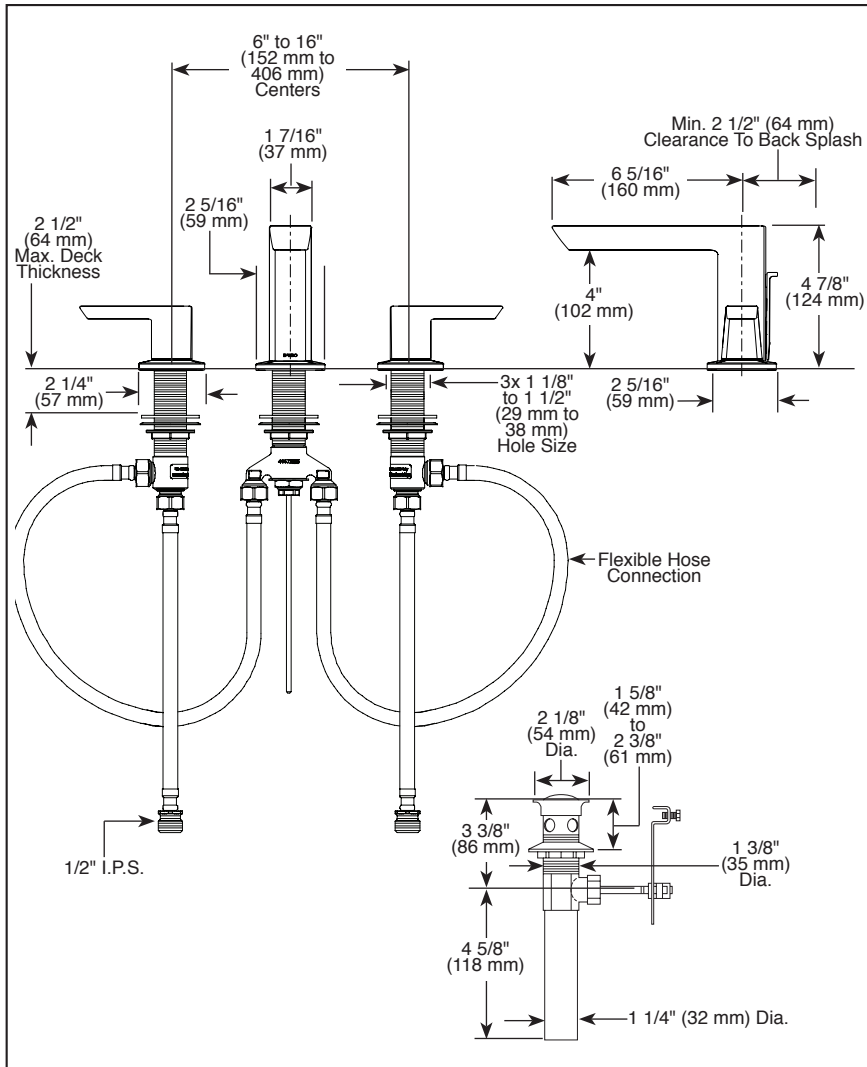

Submitted Model No.: _____

Specific Features: _____

▲ Designate Proper Finish Suffix

BRIZO®

WIDESPREAD LAVATORY FAUCET

- Vettis™ Bath Collection
- Two Handle Widespread Deck Mount

STANDARD SPECIFICATIONS:

- Max. (ECO model only) 1.2 gpm @ 60 psi, 4.5 L/min @ 414 kPa
- Three hole mount
- Solid brass fabricated end valve and spout bodies
- Control mechanism is a rotating cylinder ceramic cartridge with 90° rotation
- Metal drain with pop-up type fitting with plated flange and stopper
- Handles feature neodymium rare earth magnets to simplify installation and provide secure flush mount installation
- Spout features hidden water-efficient, laminar flow aerator