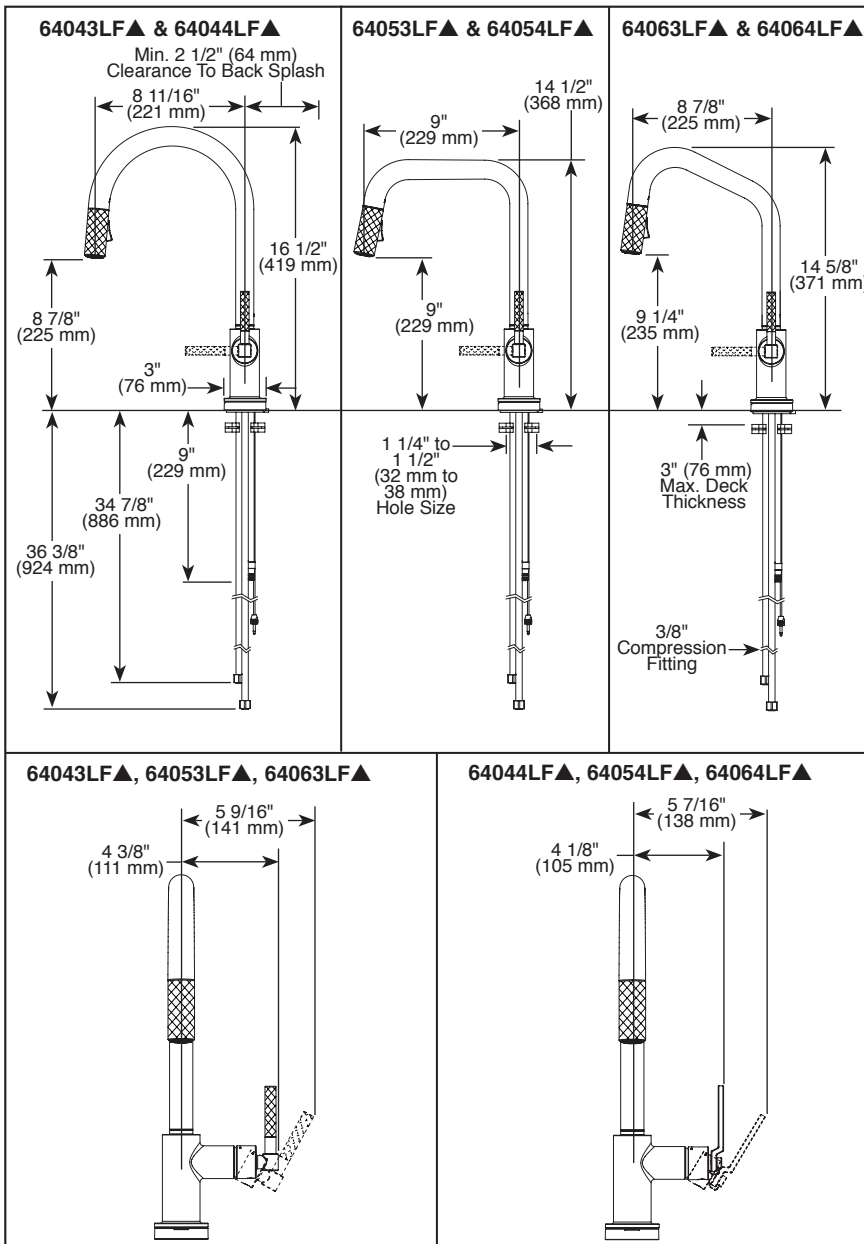

▲ Designate proper finish suffix

Brizo Kitchen & Bath Company reserves the right (1) to make changes in specifications and materials, and (2) to change or discontinue models, both without notice or obligation. Dimensions are for reference only. See current full-line price book or www.brizo.com for finish options and product availability.

BSP-K-64043LF Rev. B